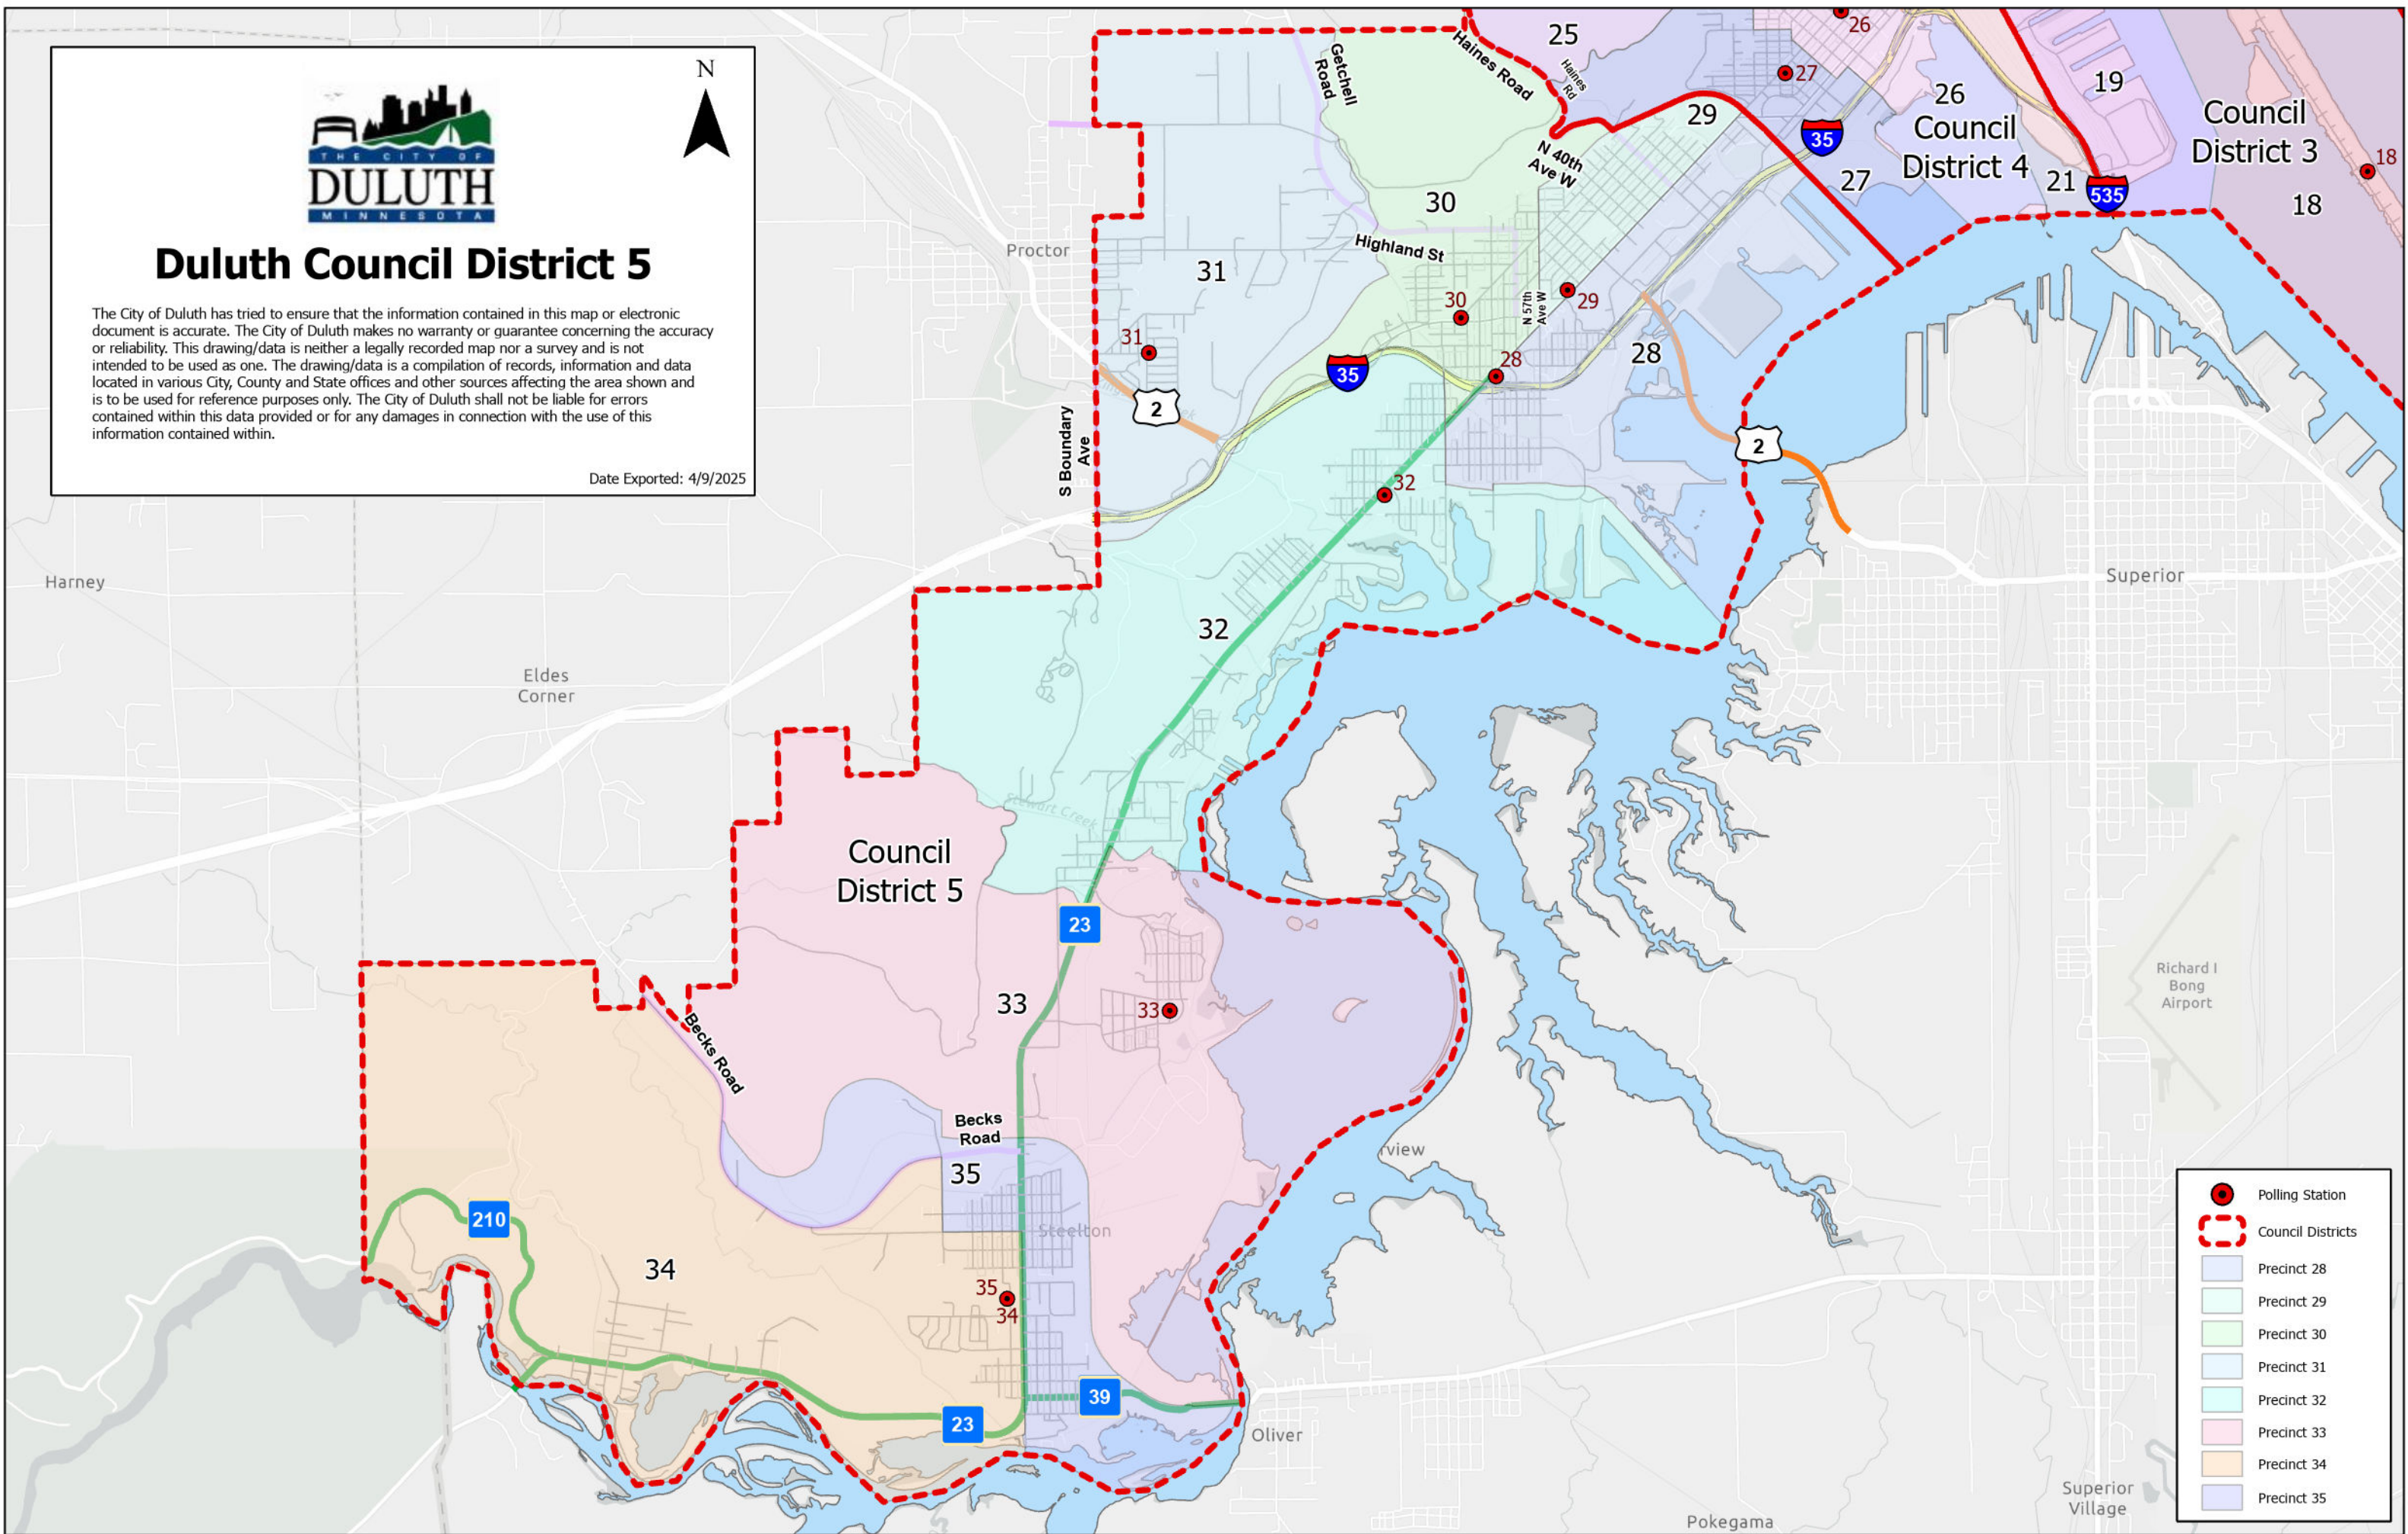

Duluth Council District 5

The City of Duluth has tried to ensure that the information contained in this map or electronic document is accurate. The City of Duluth makes no warranty or guarantee concerning the accuracy or reliability. This drawing/data is neither a legally recorded map nor a survey and is not intended to be used as one. The drawing/data is a compilation of records, information and data located in various City, County and State offices and other sources affecting the area shown and is to be used for reference purposes only. The City of Duluth shall not be liable for errors contained within this data provided or for any damages in connection with the use of this information contained within.

Date Exported: 4/9/2025

- Polling Station
- Council Districts
- Precinct 28
- Precinct 29
- Precinct 30
- Precinct 31
- Precinct 32
- Precinct 33
- Precinct 34
- Precinct 35