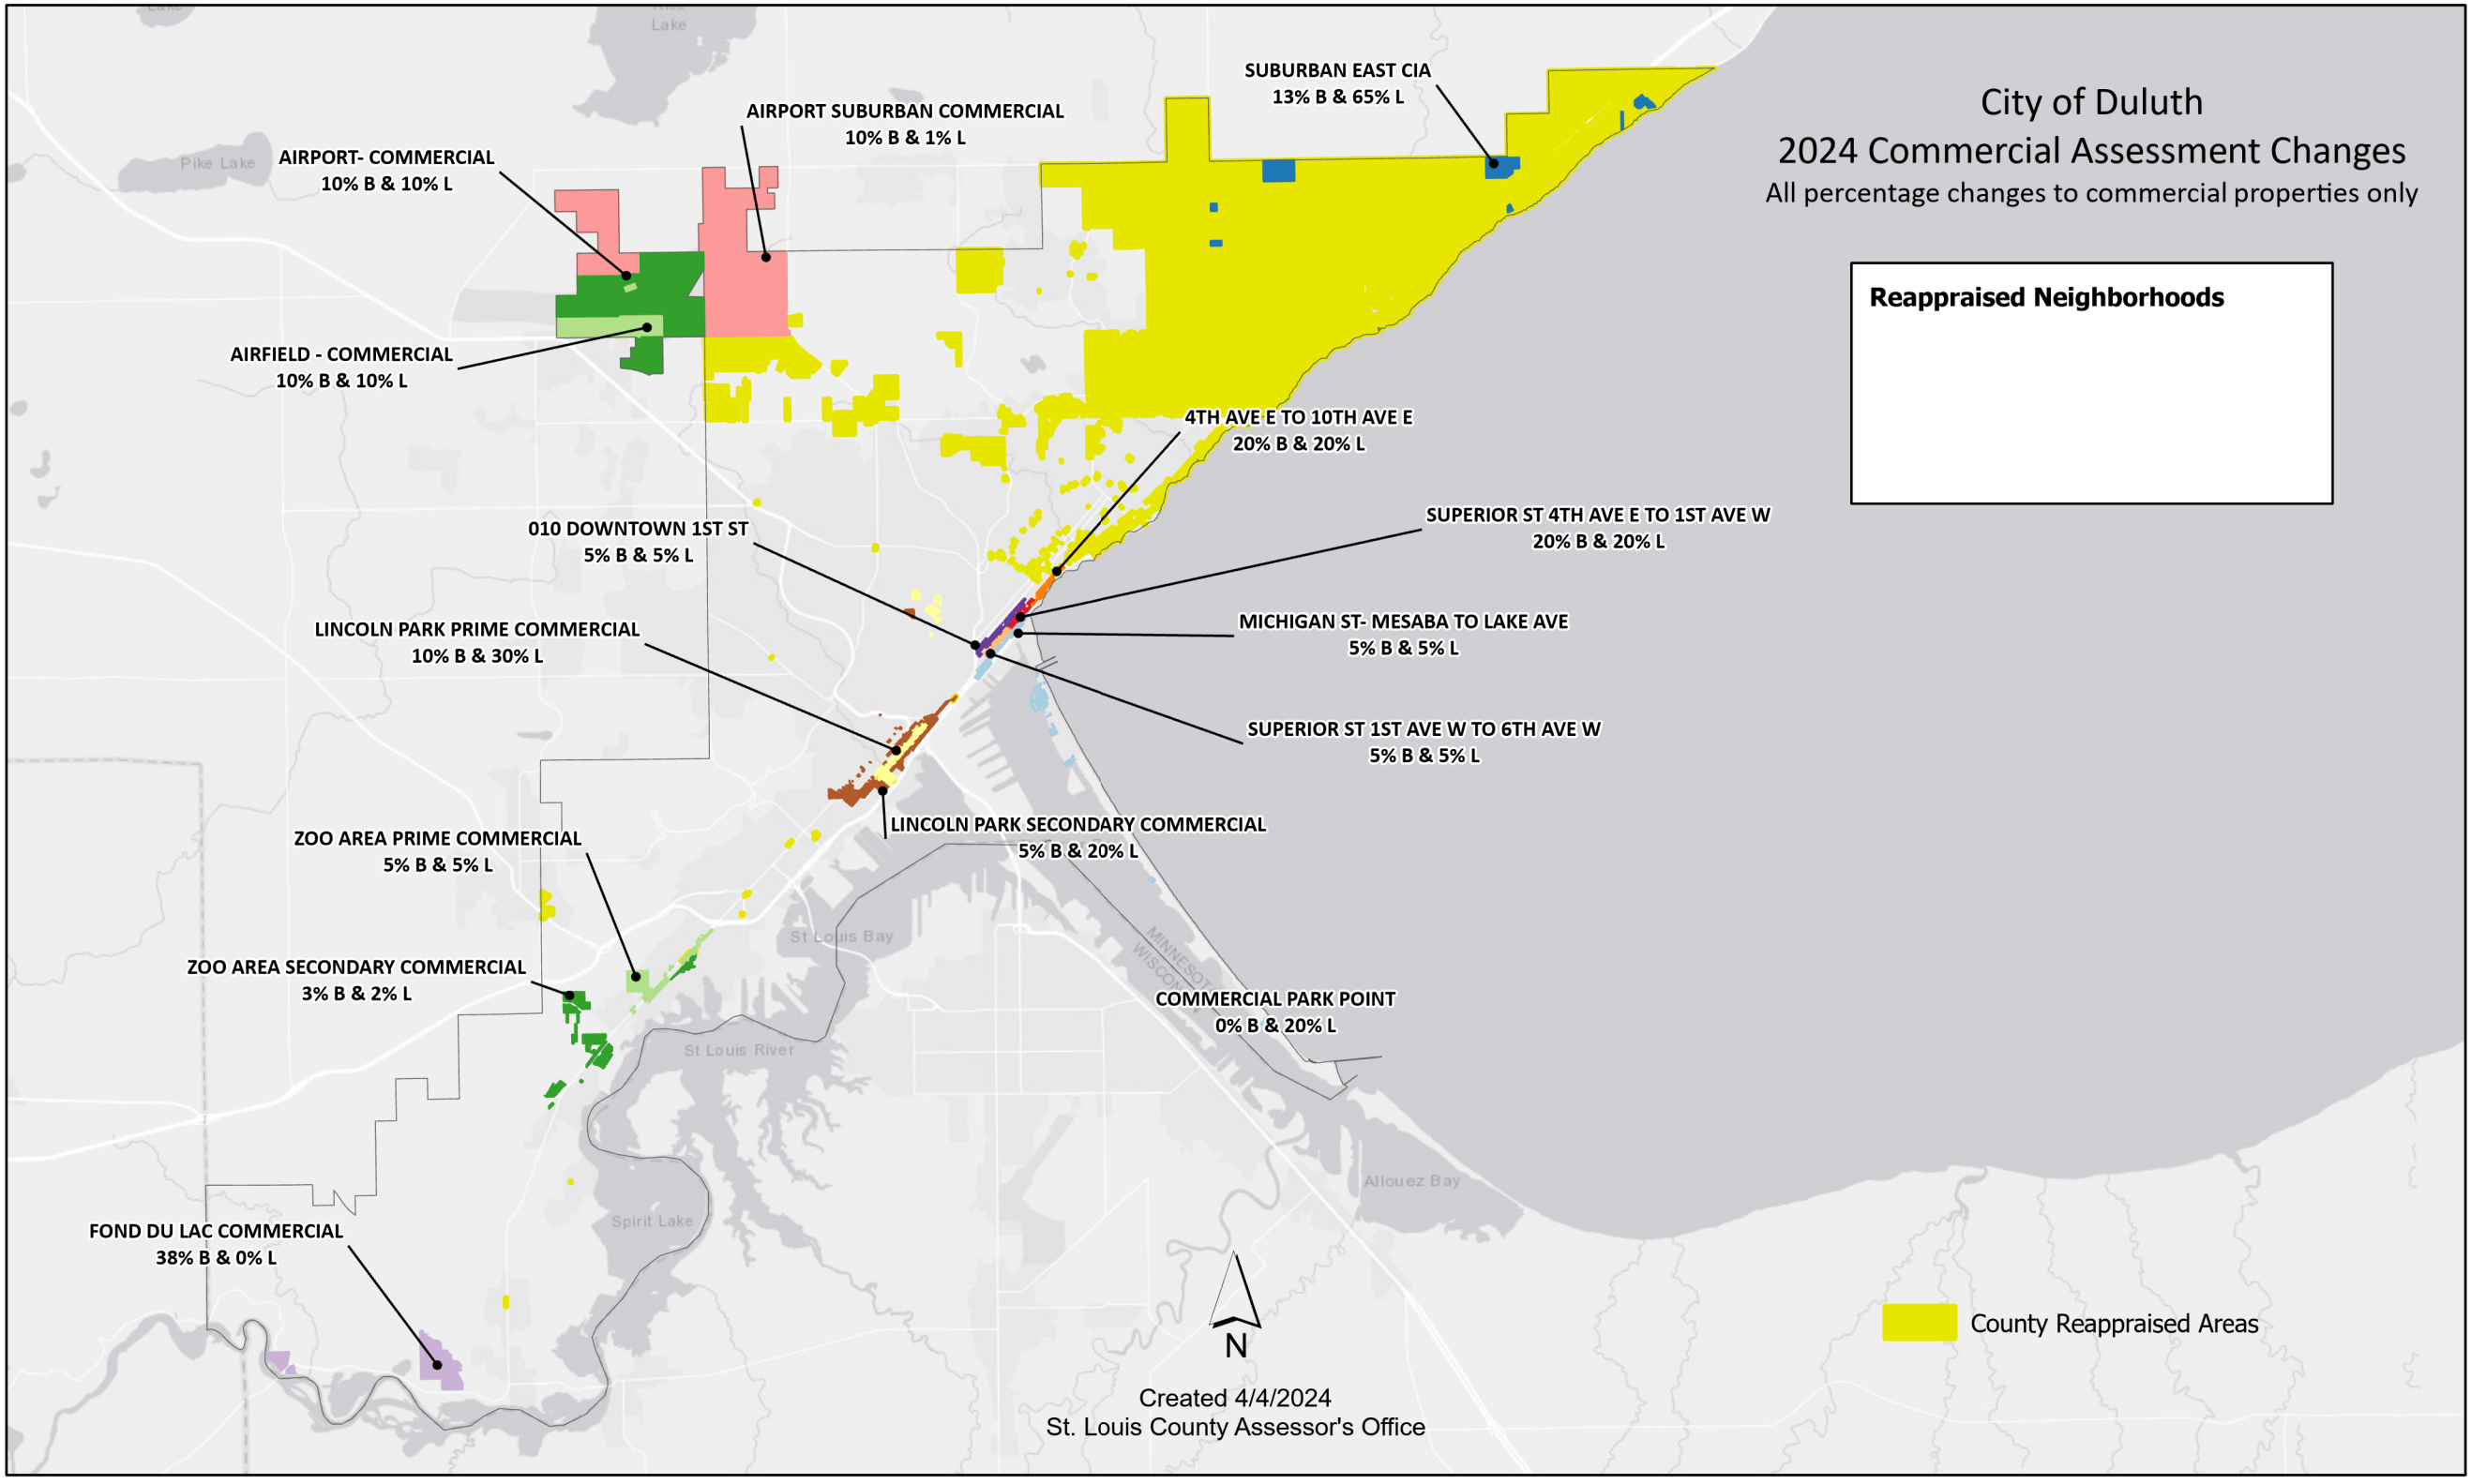

City of Duluth
 2024 Commercial Assessment Changes
 All percentage changes to commercial properties only

Reappraised Neighborhoods

 County Reappraised Areas