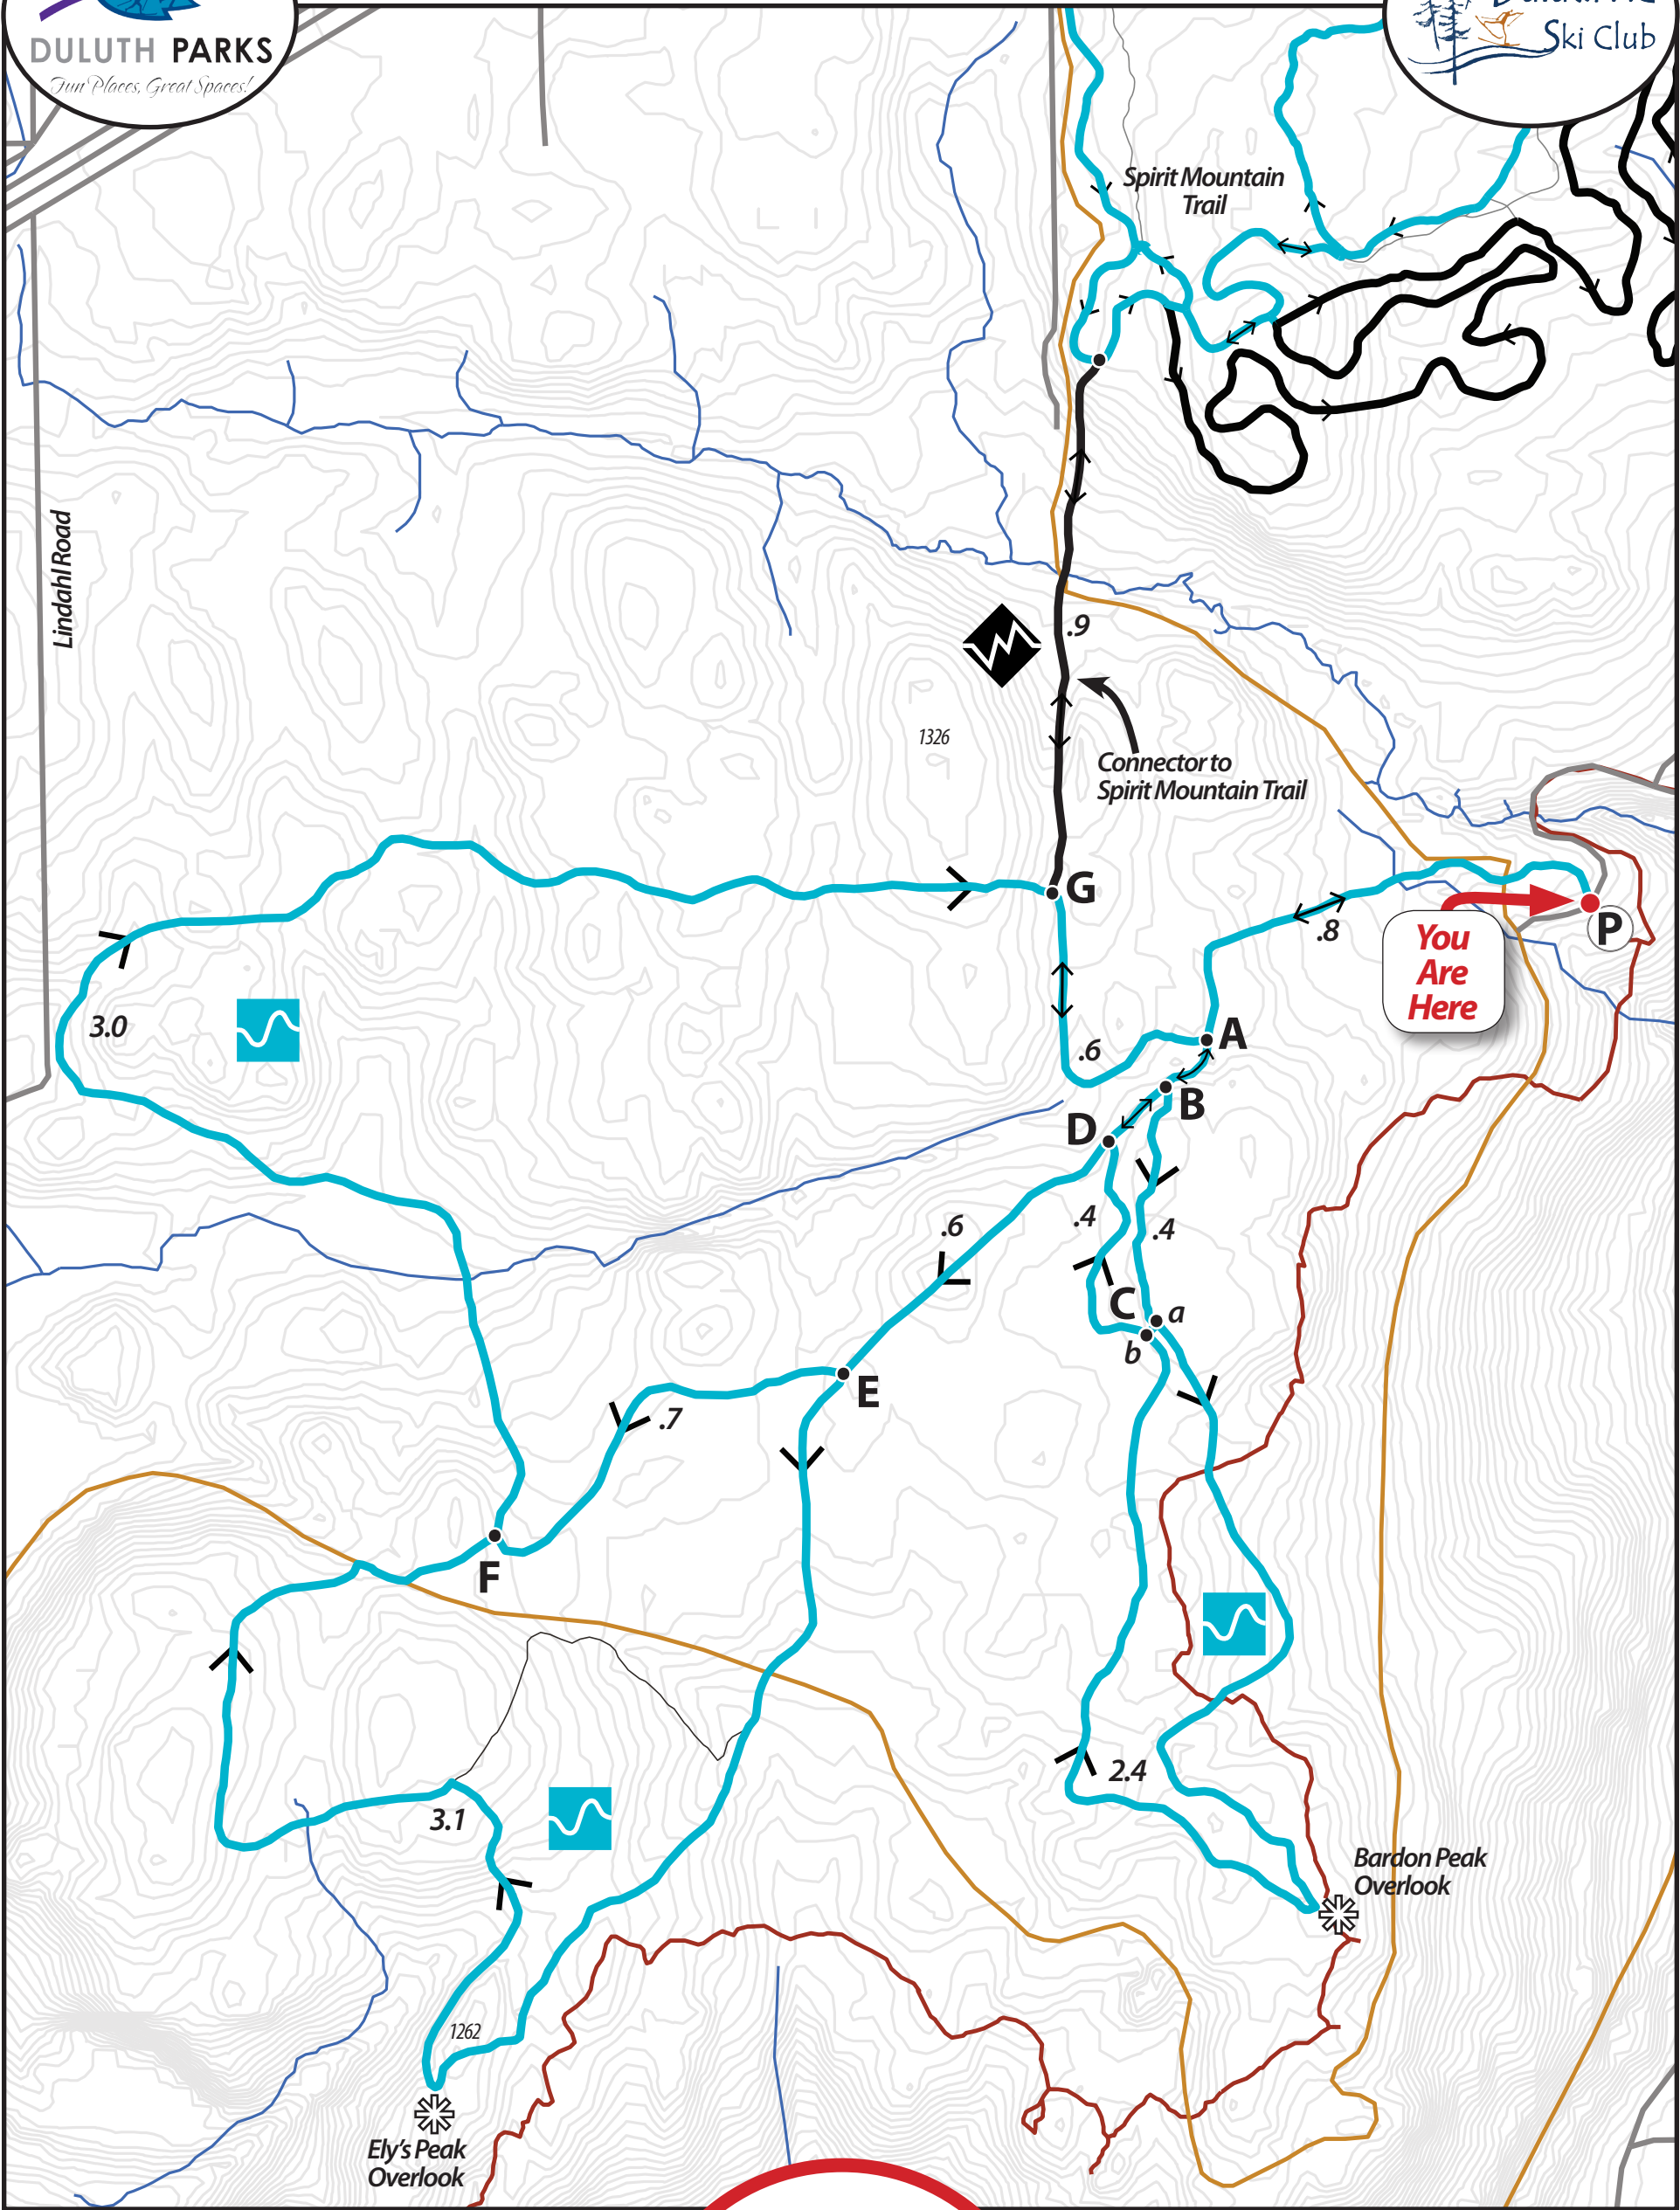

Magney/Snively Ski Trail

Map by: glhome64@gmail.com

Grooming Comments: Grooming@duluthxc.com

- Cross Country Ski Trail
- Easier More Difficult Most Difficult
- Multi-Use Trail
- Superior Hiking Trail
- Snowmobile Trail
- Parking

Nordic Trail Head

Duluth Parks
 Duluth XC Ski Club
 MN Ski Pass
 St. Louis County

duluthmn.gov
duluthxc.com
dnr.state.mn.us
stlouisco.com

Distance between intersections in KM
 10 ft Contours