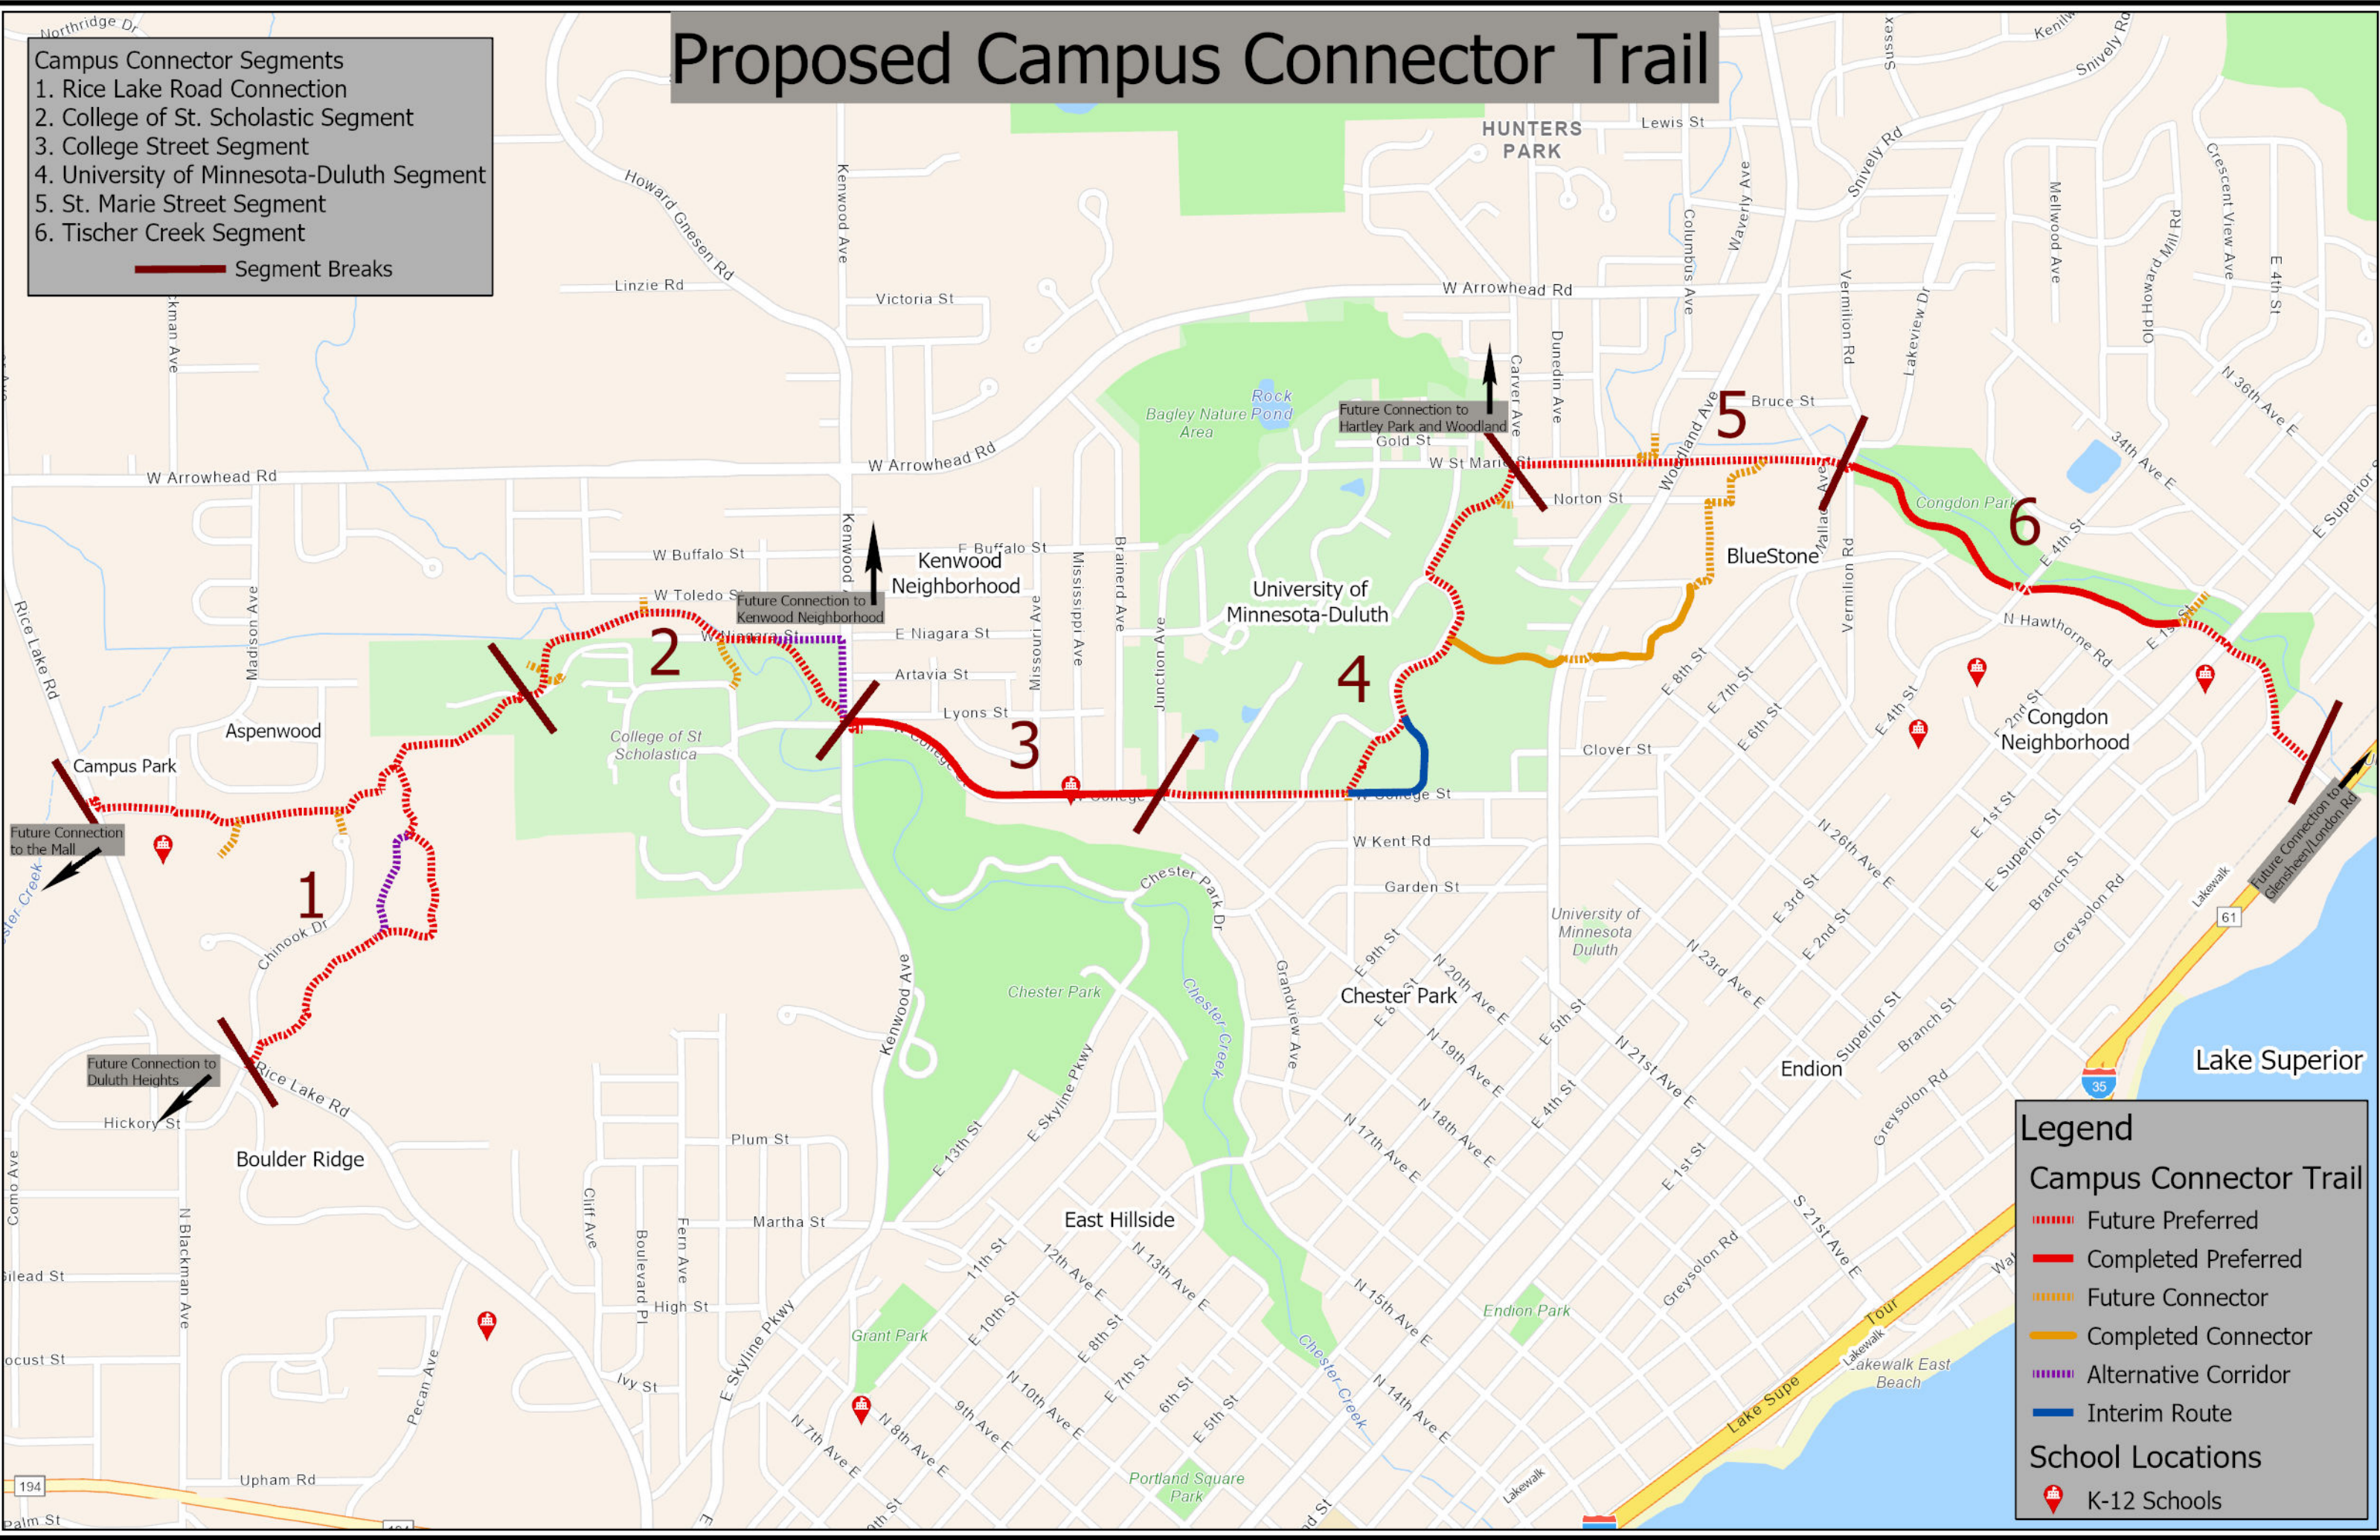

Proposed Campus Connector Trail

- Campus Connector Segments**
1. Rice Lake Road Connection
 2. College of St. Scholastica Segment
 3. College Street Segment
 4. University of Minnesota-Duluth Segment
 5. St. Marie Street Segment
 6. Tischer Creek Segment
- Segment Breaks**

Legend

Campus Connector Trail

- Future Preferred (Red dotted line)
- Completed Preferred (Solid red line)
- Future Connector (Yellow dotted line)
- Completed Connector (Solid yellow line)
- Alternative Corridor (Purple dotted line)
- Interim Route (Blue solid line)

School Locations

- K-12 Schools (Red schoolhouse icon)