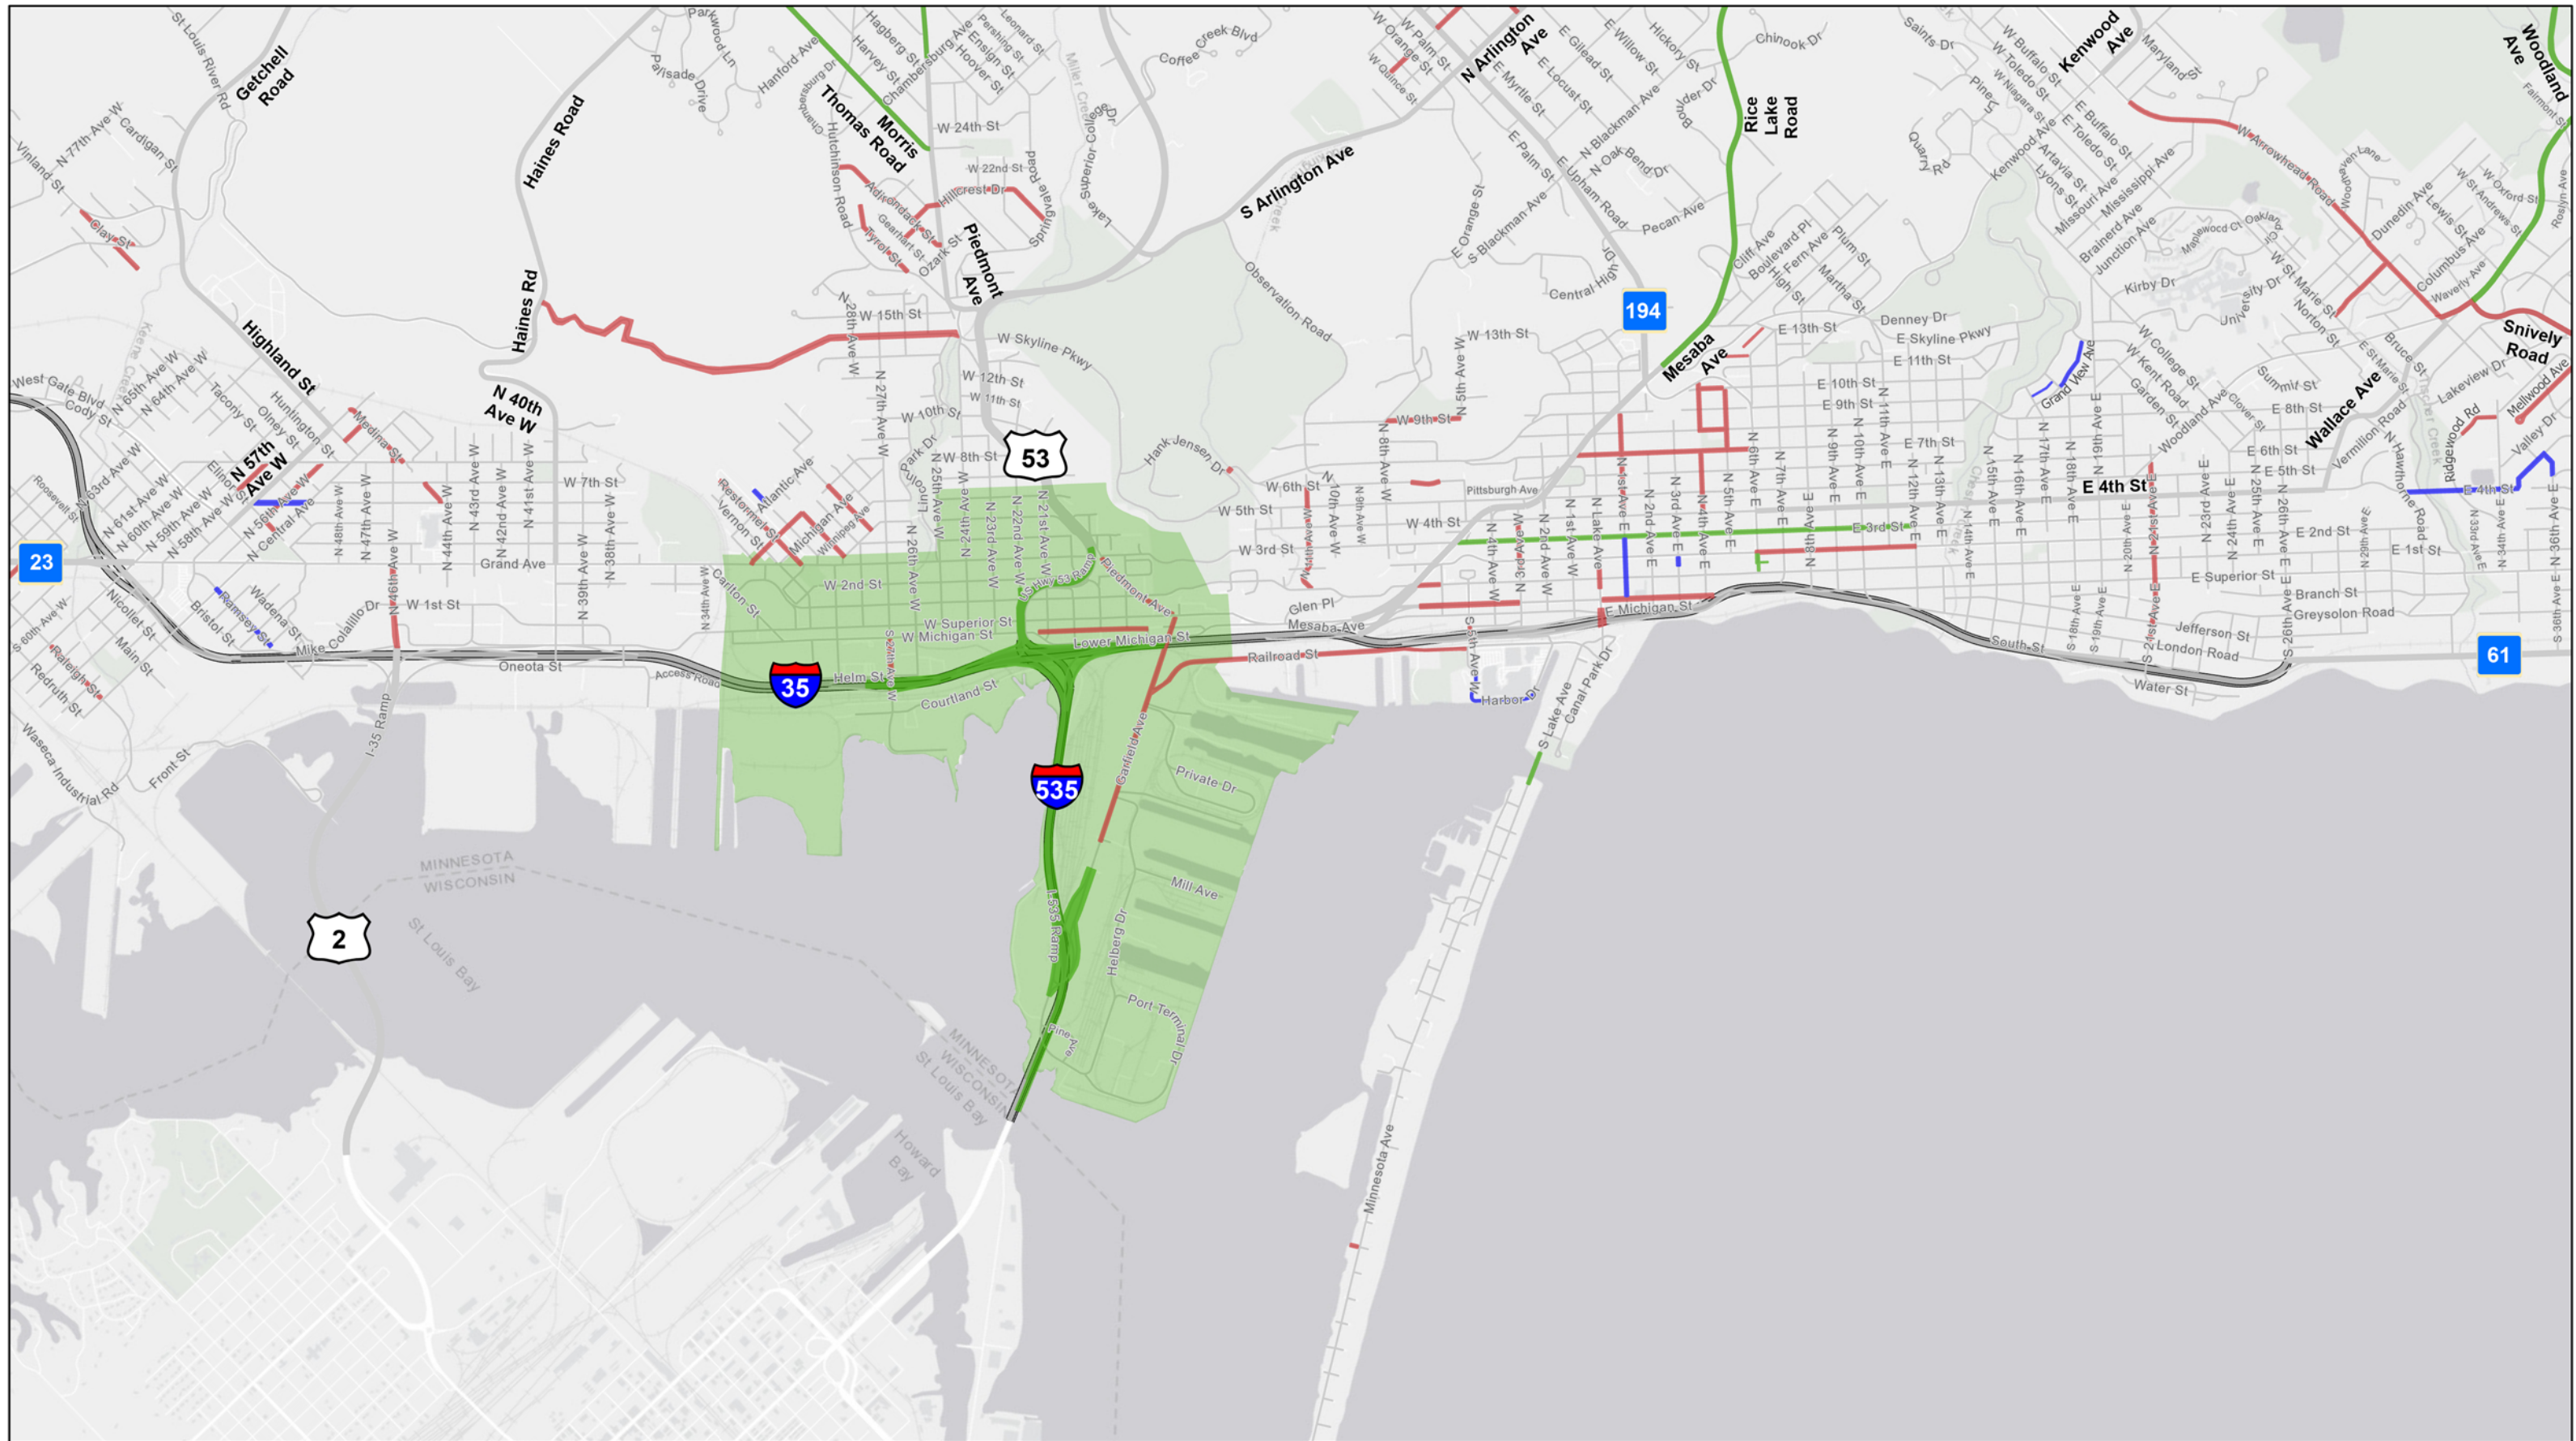

- 2023 Sales Tax Project Locations
- Past Project Locations
- Other Street Projects Within City Limits (State Aid, MNDOT, County)
- Lead Service Replacement Restoration Priority (Future Years)

2023 Transportation Sales Tax Projects Central (South)