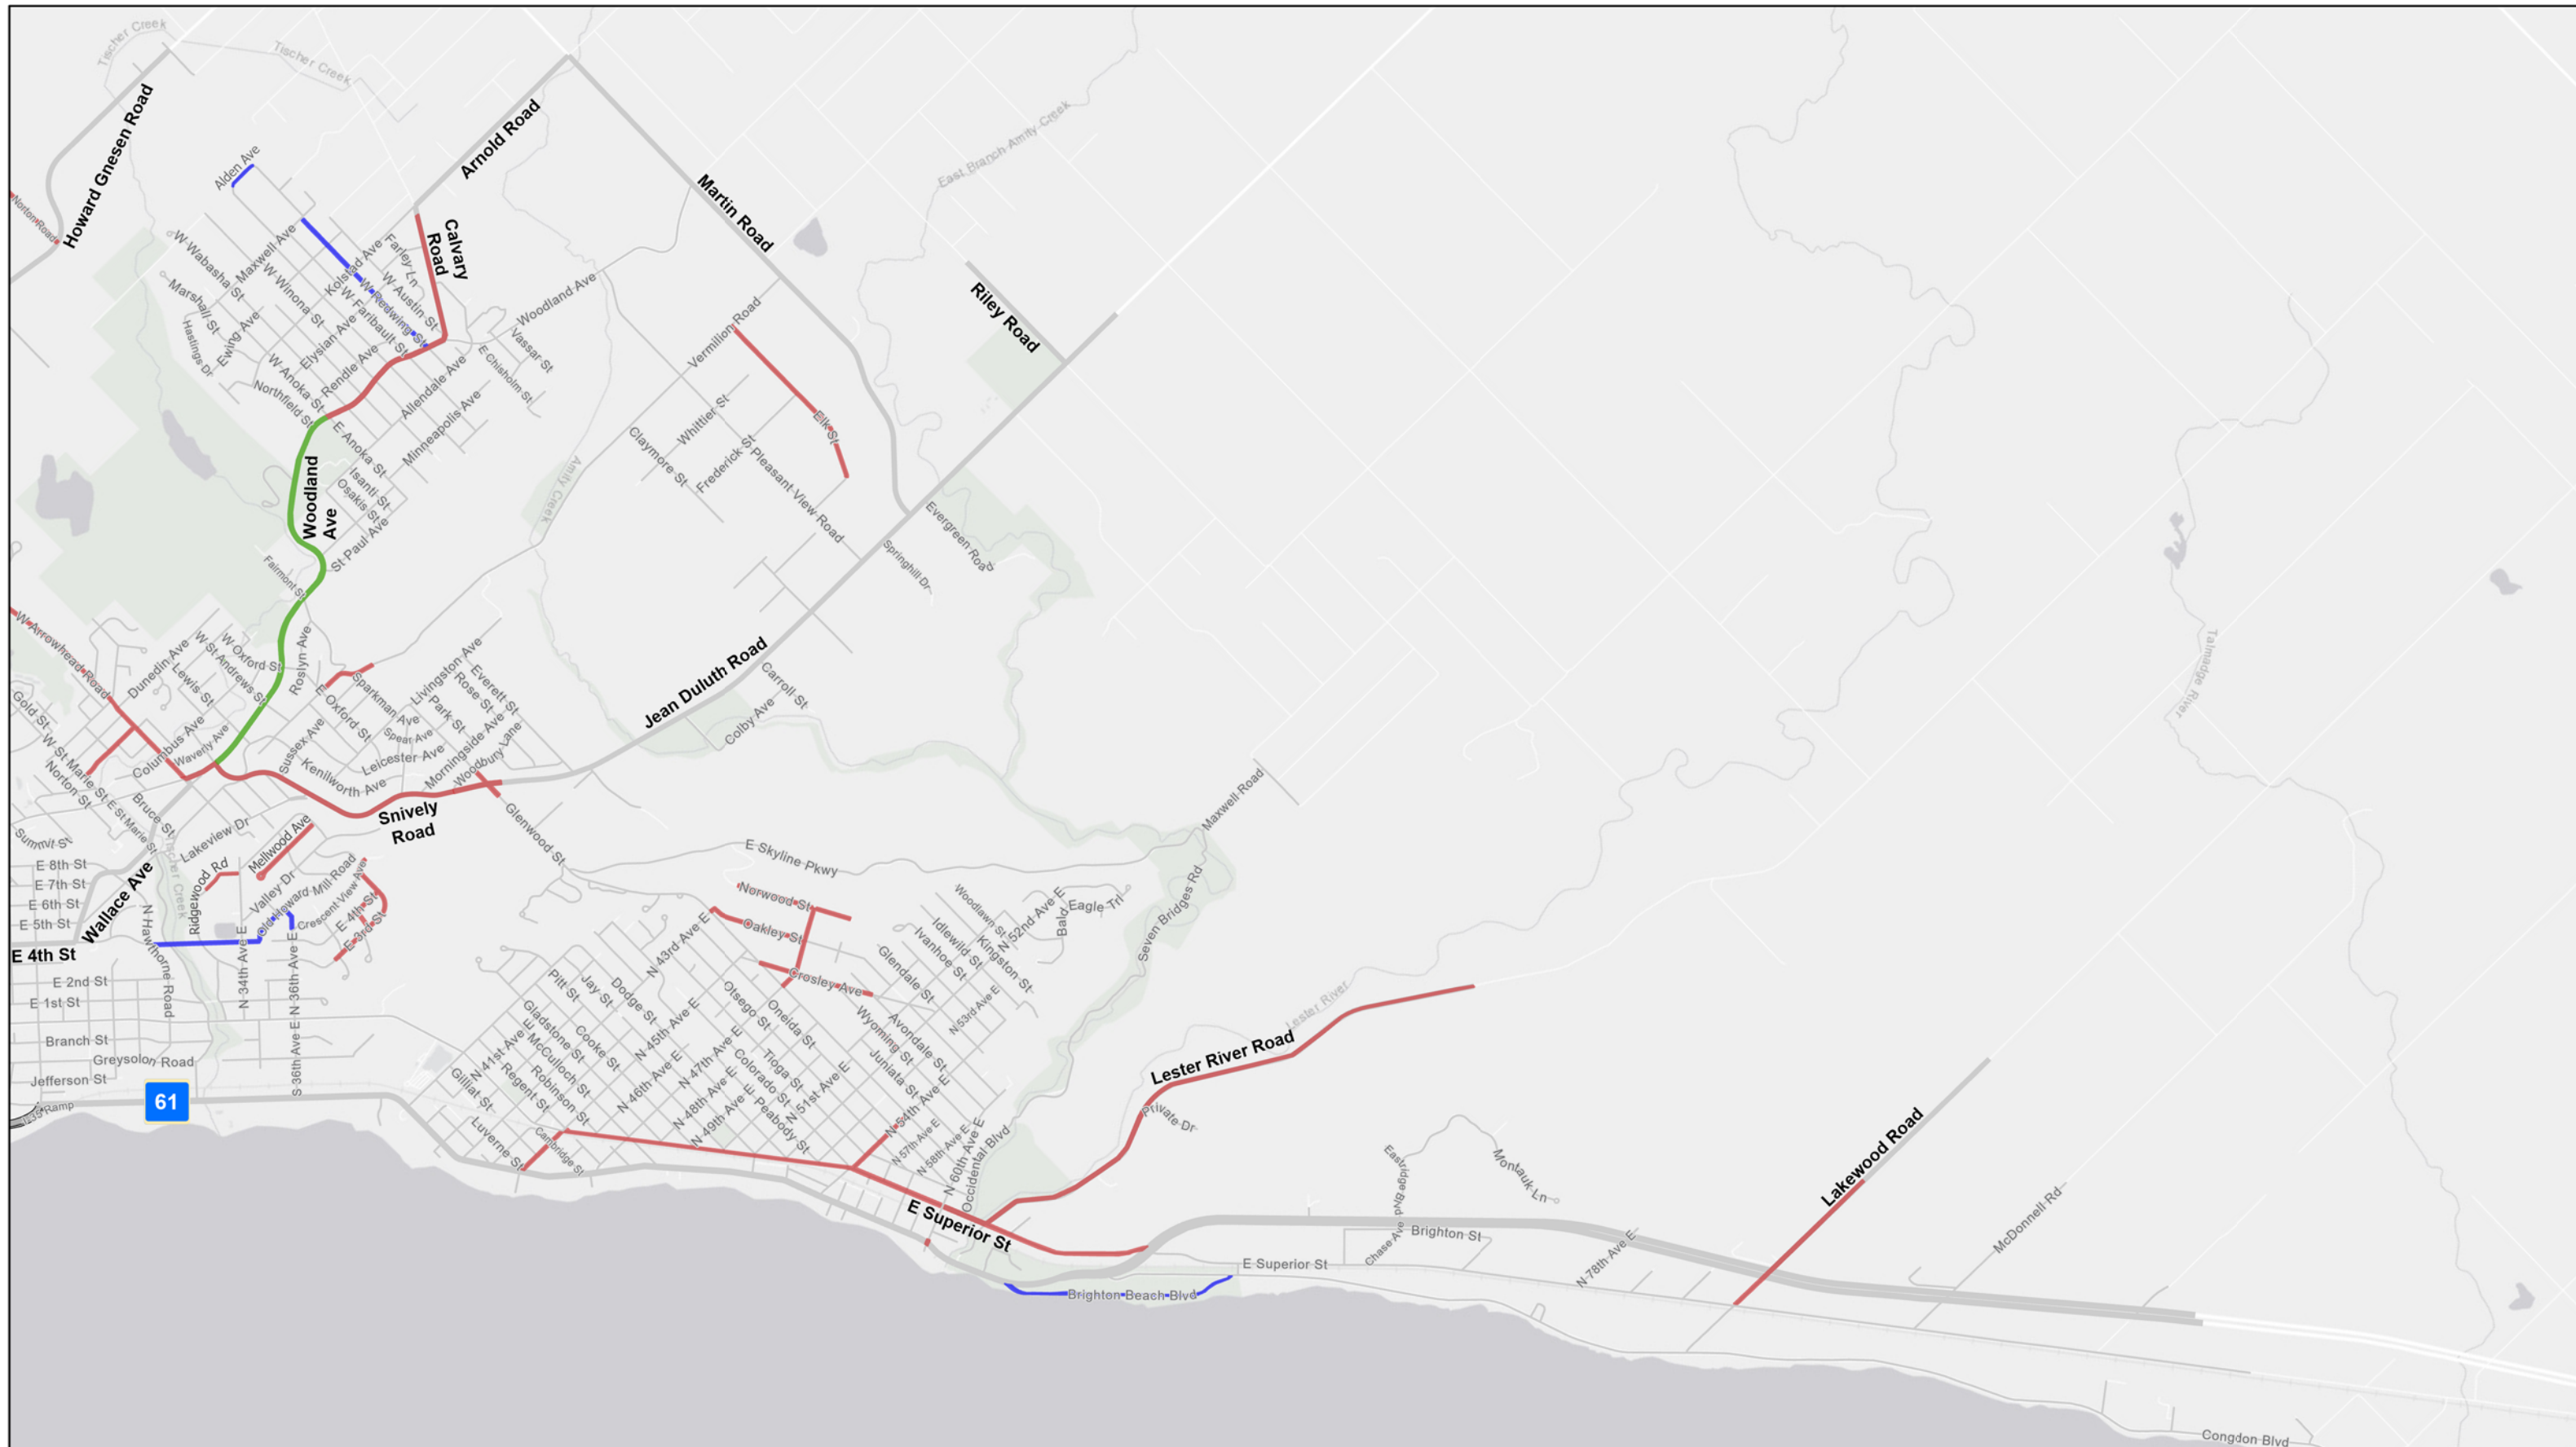

- 2023 Sales Tax Project Locations
- Past Project Locations
- Other Street Projects Within City Limits (State Aid, MNDOT, County)
- Lead Service Replacement Restoration Priority (Future Years)

2023 Transportation Sales Tax Projects East