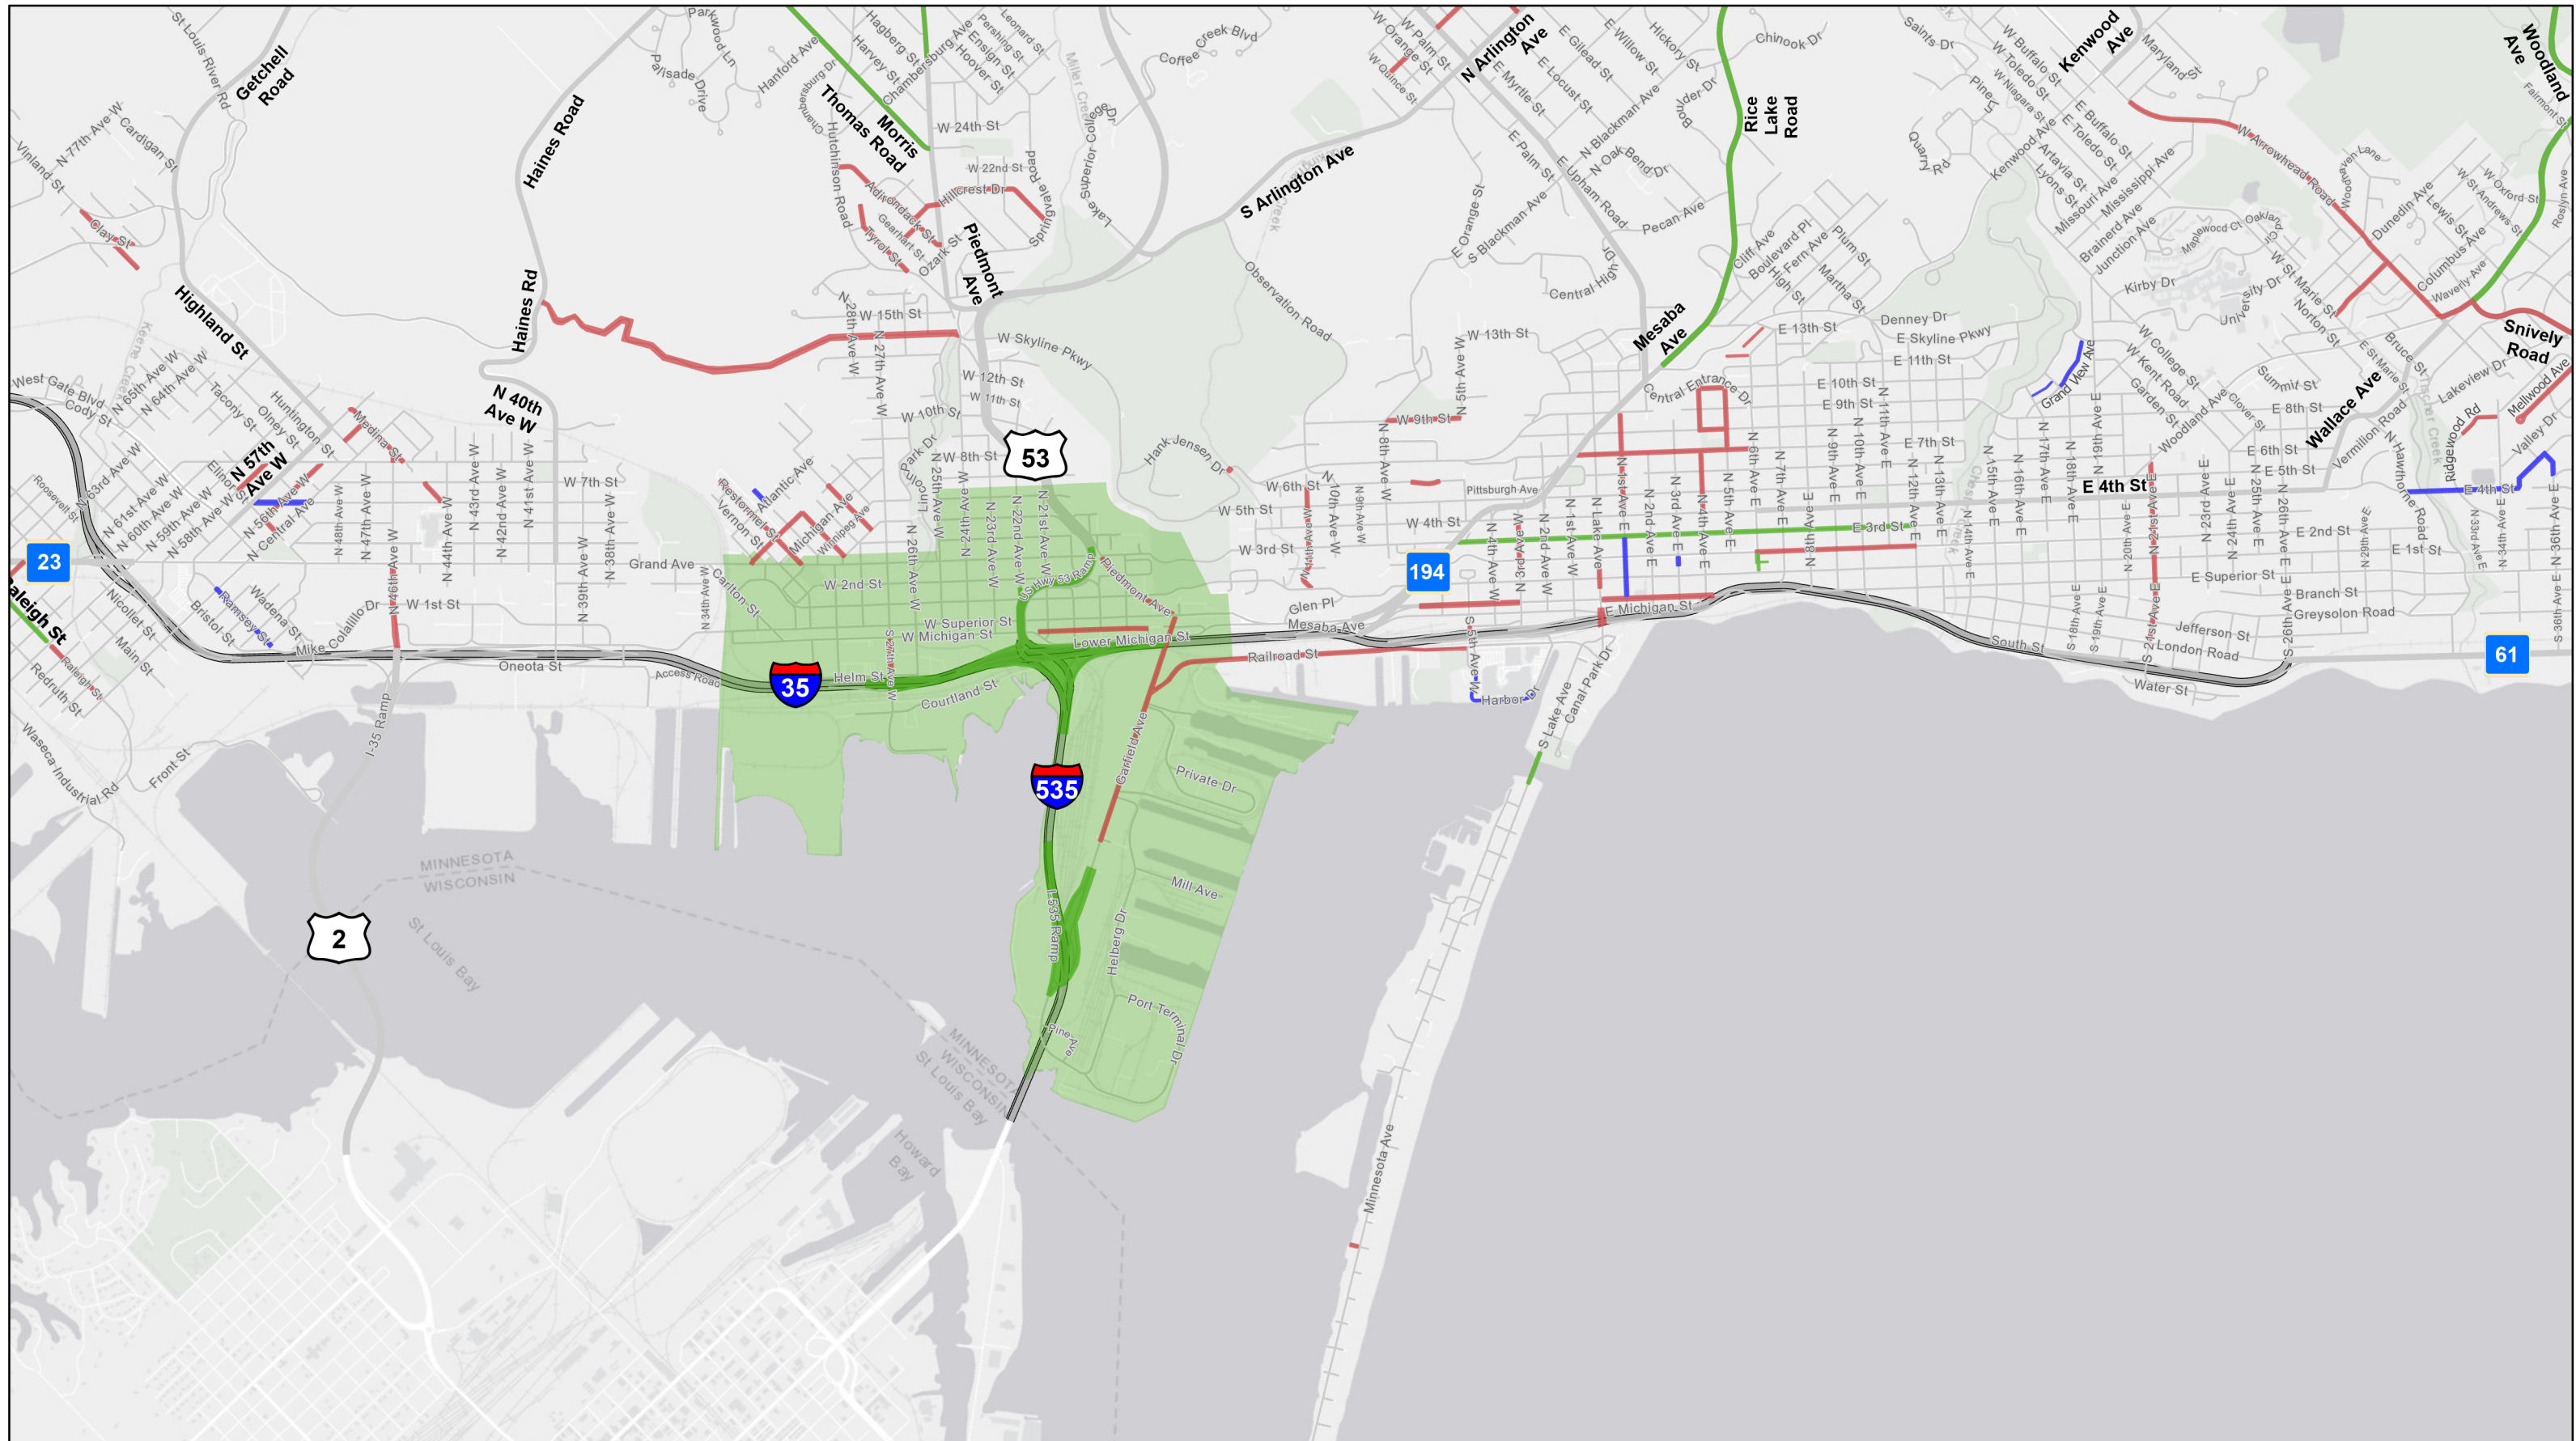

- 2023 Sales Tax Project Locations
- Past Project Locations
- Other Street Projects Within City Limits (State Aid, MNDOT, County)
- Lead Service Replacement Restoration Priority (Future Years)

2023 Transportation Sales Tax Projects Central (South)