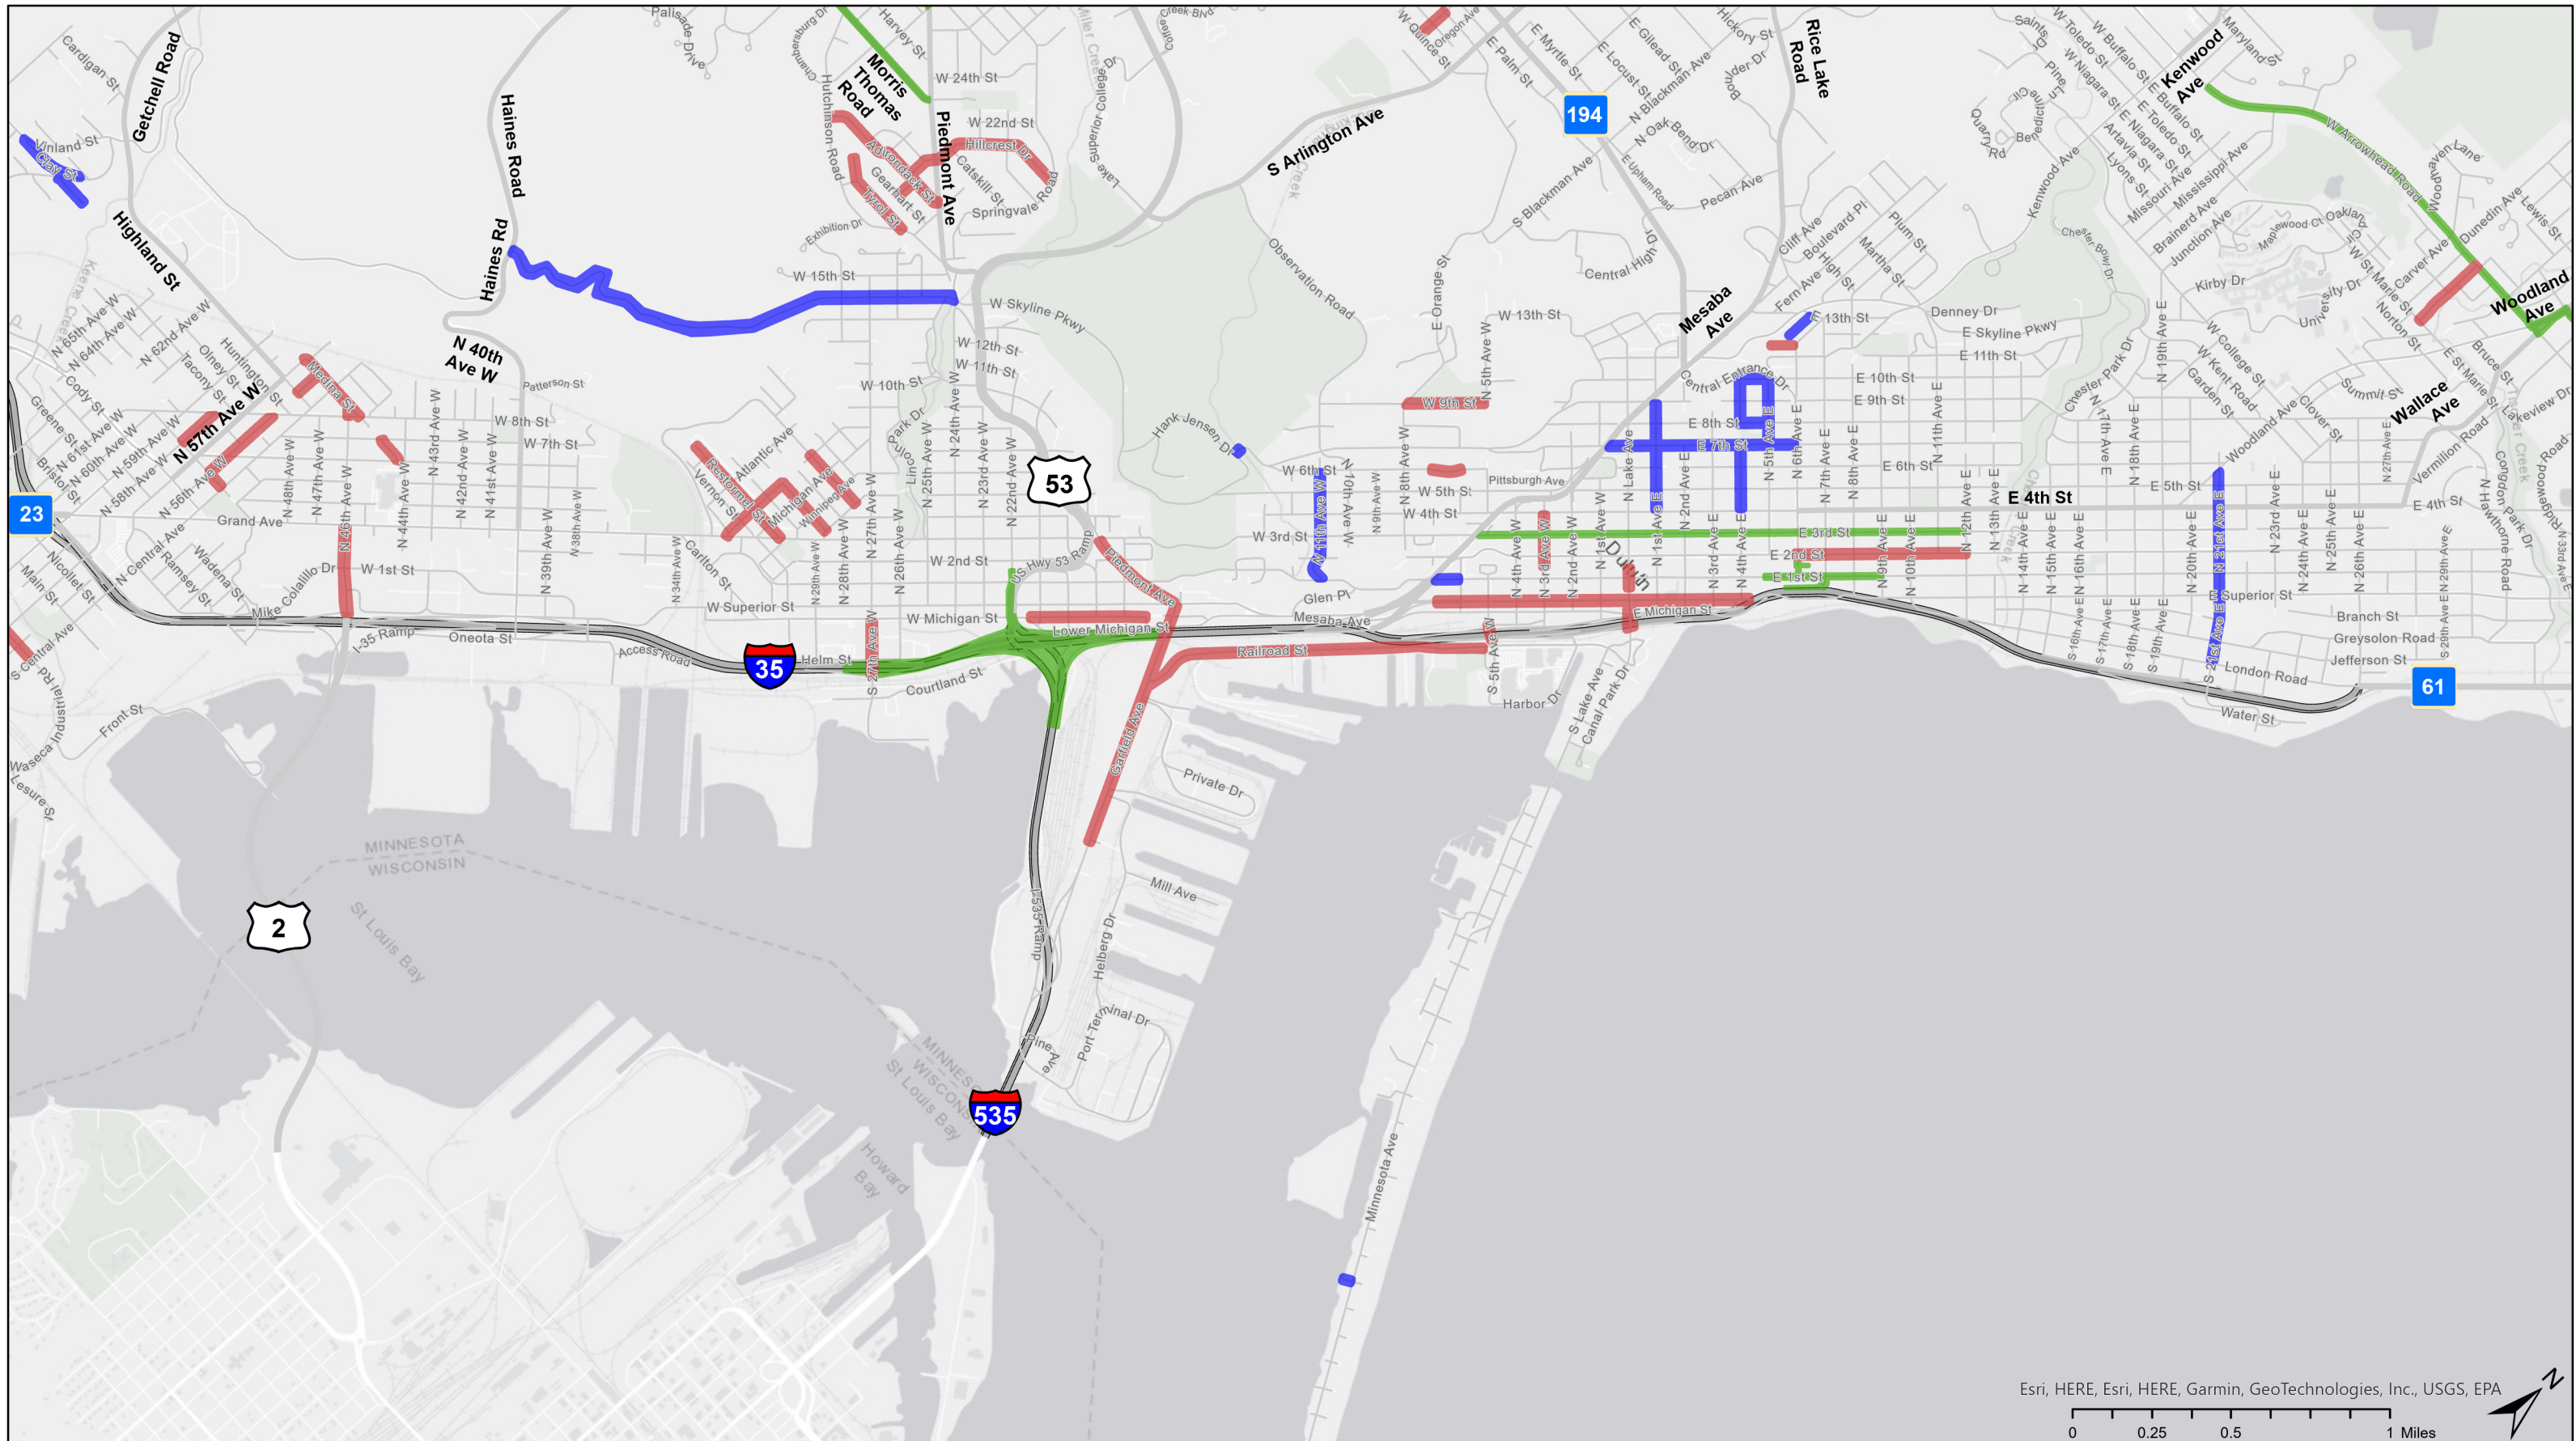

- 2022 Project Locations
- Past Project Locations Including County, State, Federal Funding
- Other Street Projects Within City Limits

Street Sales Tax Projects Central (South)

Esri, HERE, Esri, HERE, Garmin, GeoTechnologies, Inc., USGS, EPA