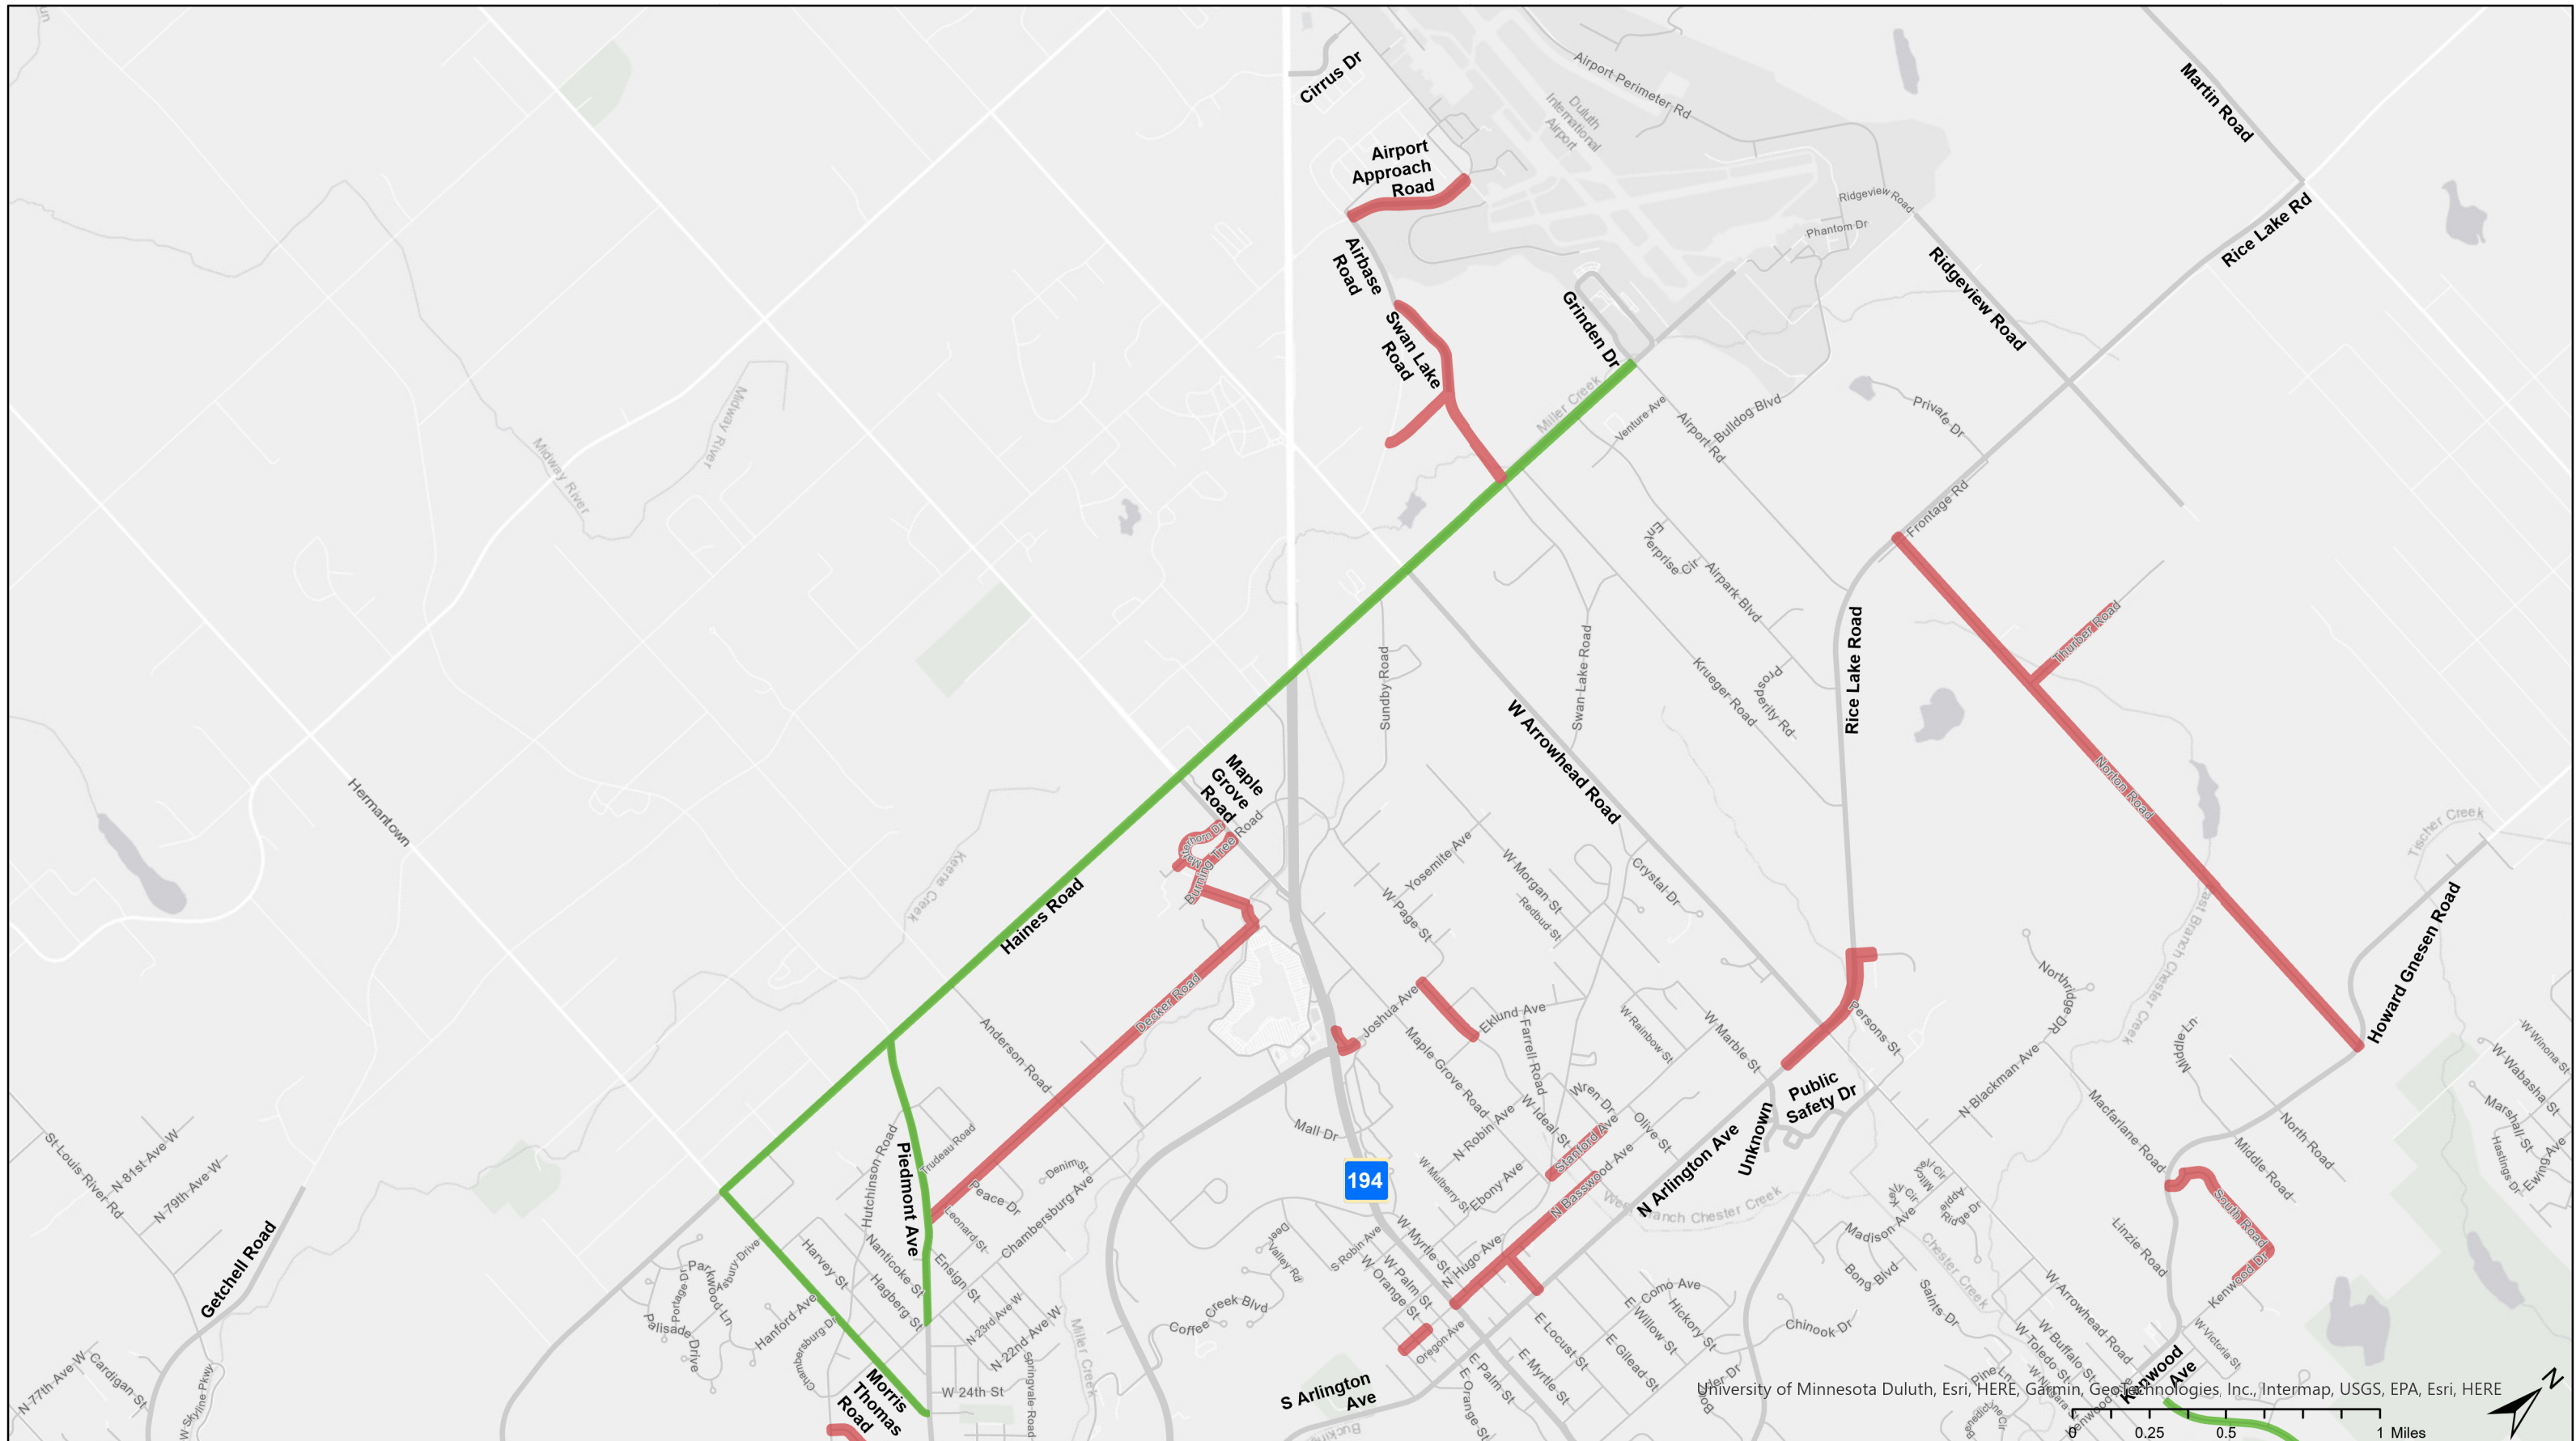

- 2022 Project Locations
- Past Project Locations Including County, State, Federal Funding
- Other Street Projects Within City Limits

Street Sales Tax Projects Central (North)

University of Minnesota Duluth, Esri, HERE, Garmin, GeoTechnologies, Inc., Intermap, USGS, EPA, Esri, HERE