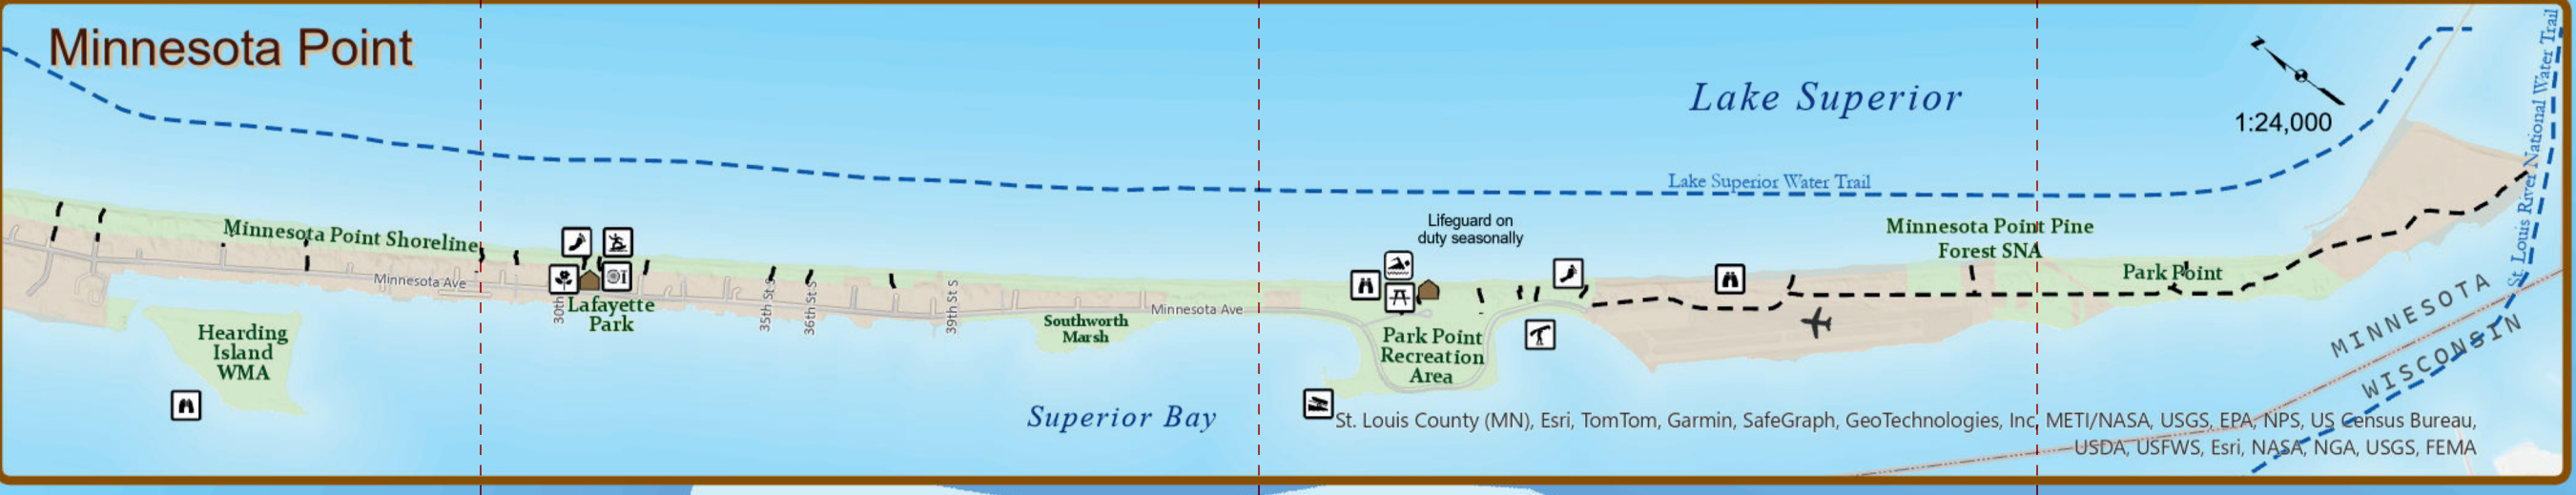

Legend

- Multi-Purpose Trail - Paved
- Multi-Purpose Trail - Gravel
- Multi-Purpose Trail - Equestrian
- Multi-Purpose Trail - Snowmobile
- Multi-Purpose Trail - Snowmobile/Equestrian
- Superior Hiking Trail
- Hiking Trail
- Mt. Biking/Hiking Trail
- XC Skiing Trail
- Mt. Biking and X-Country Skiing Trail
- Equestrian Trail
- Snowmobile Trail
- Climbing Trail
- Water Trail
- Skyline Parkway
- River
- Roads
- County Road
- MN State Highway
- US Highway
- Interstate
- Railroad
- Temporary/Seasonal Road Closure
- Trailhead - Less than 6 spaces
- Trailhead - More than 6 spaces
- Beach Access
- Camping
- Carry-In
- Climbing
- Disc Golf Course
- Dog Park
- Downhill Skiing
- Fishing
- Garden
- Hospitals
- Memorials
- Overlook
- Parking
- Park Building
- Picnic Area
- Playground
- Public Orchard
- Scenic Train
- School
- Skate Park
- Skijoring
- Snowmobile Parking
- Surfing
- Trailer Launch
- City of Duluth
- Public Lands

0 0.25 0.5 1 Miles 1:24,000

Tax-forfeited lands shown on the map are generally open to the public. However, please be aware that some tax-forfeited lands shown may no longer be open to public use.