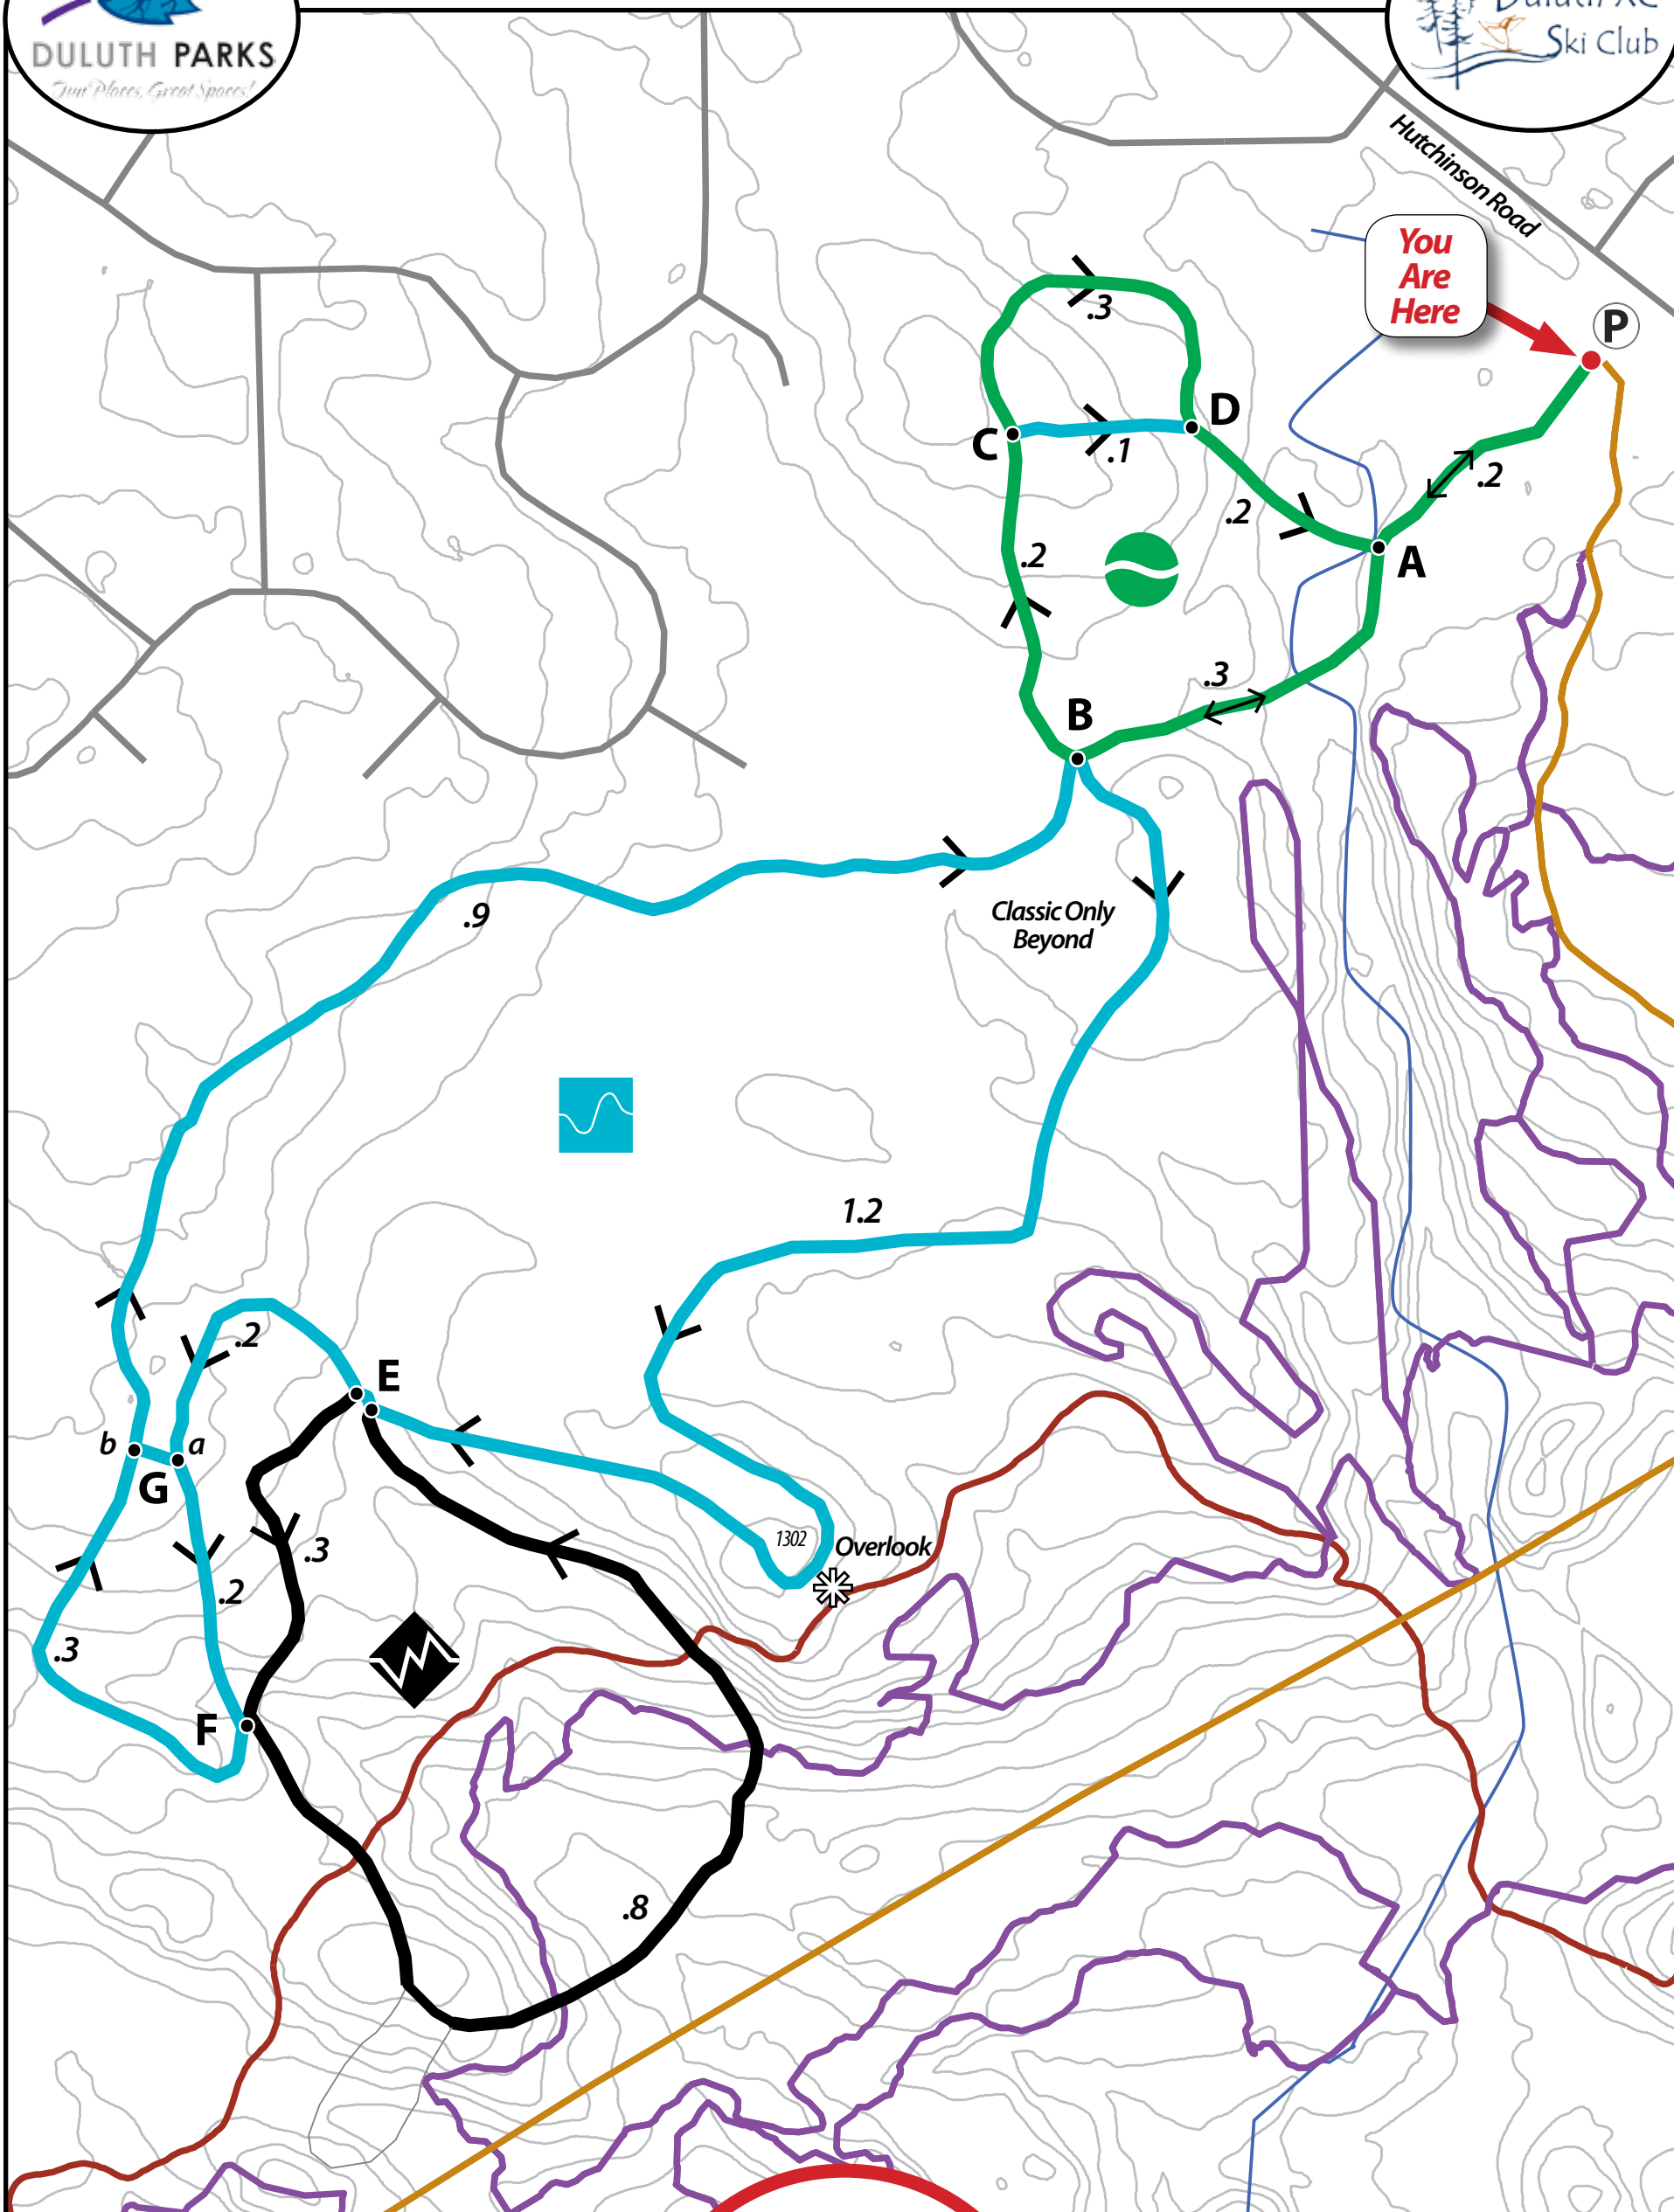

# Piedmont Ski Trail

Map by: glhome64@gmail.com

Grooming Comments: Grooming@duluthxc.com

- Cross Country Ski Trail
- Easier More Difficult Most Difficult
- Multi-Use Trail
- Superior Hiking Trail
- Snowmobile Trail
- Parking

↑  
N

Distance between intersections in KM  
 10 ft Contours