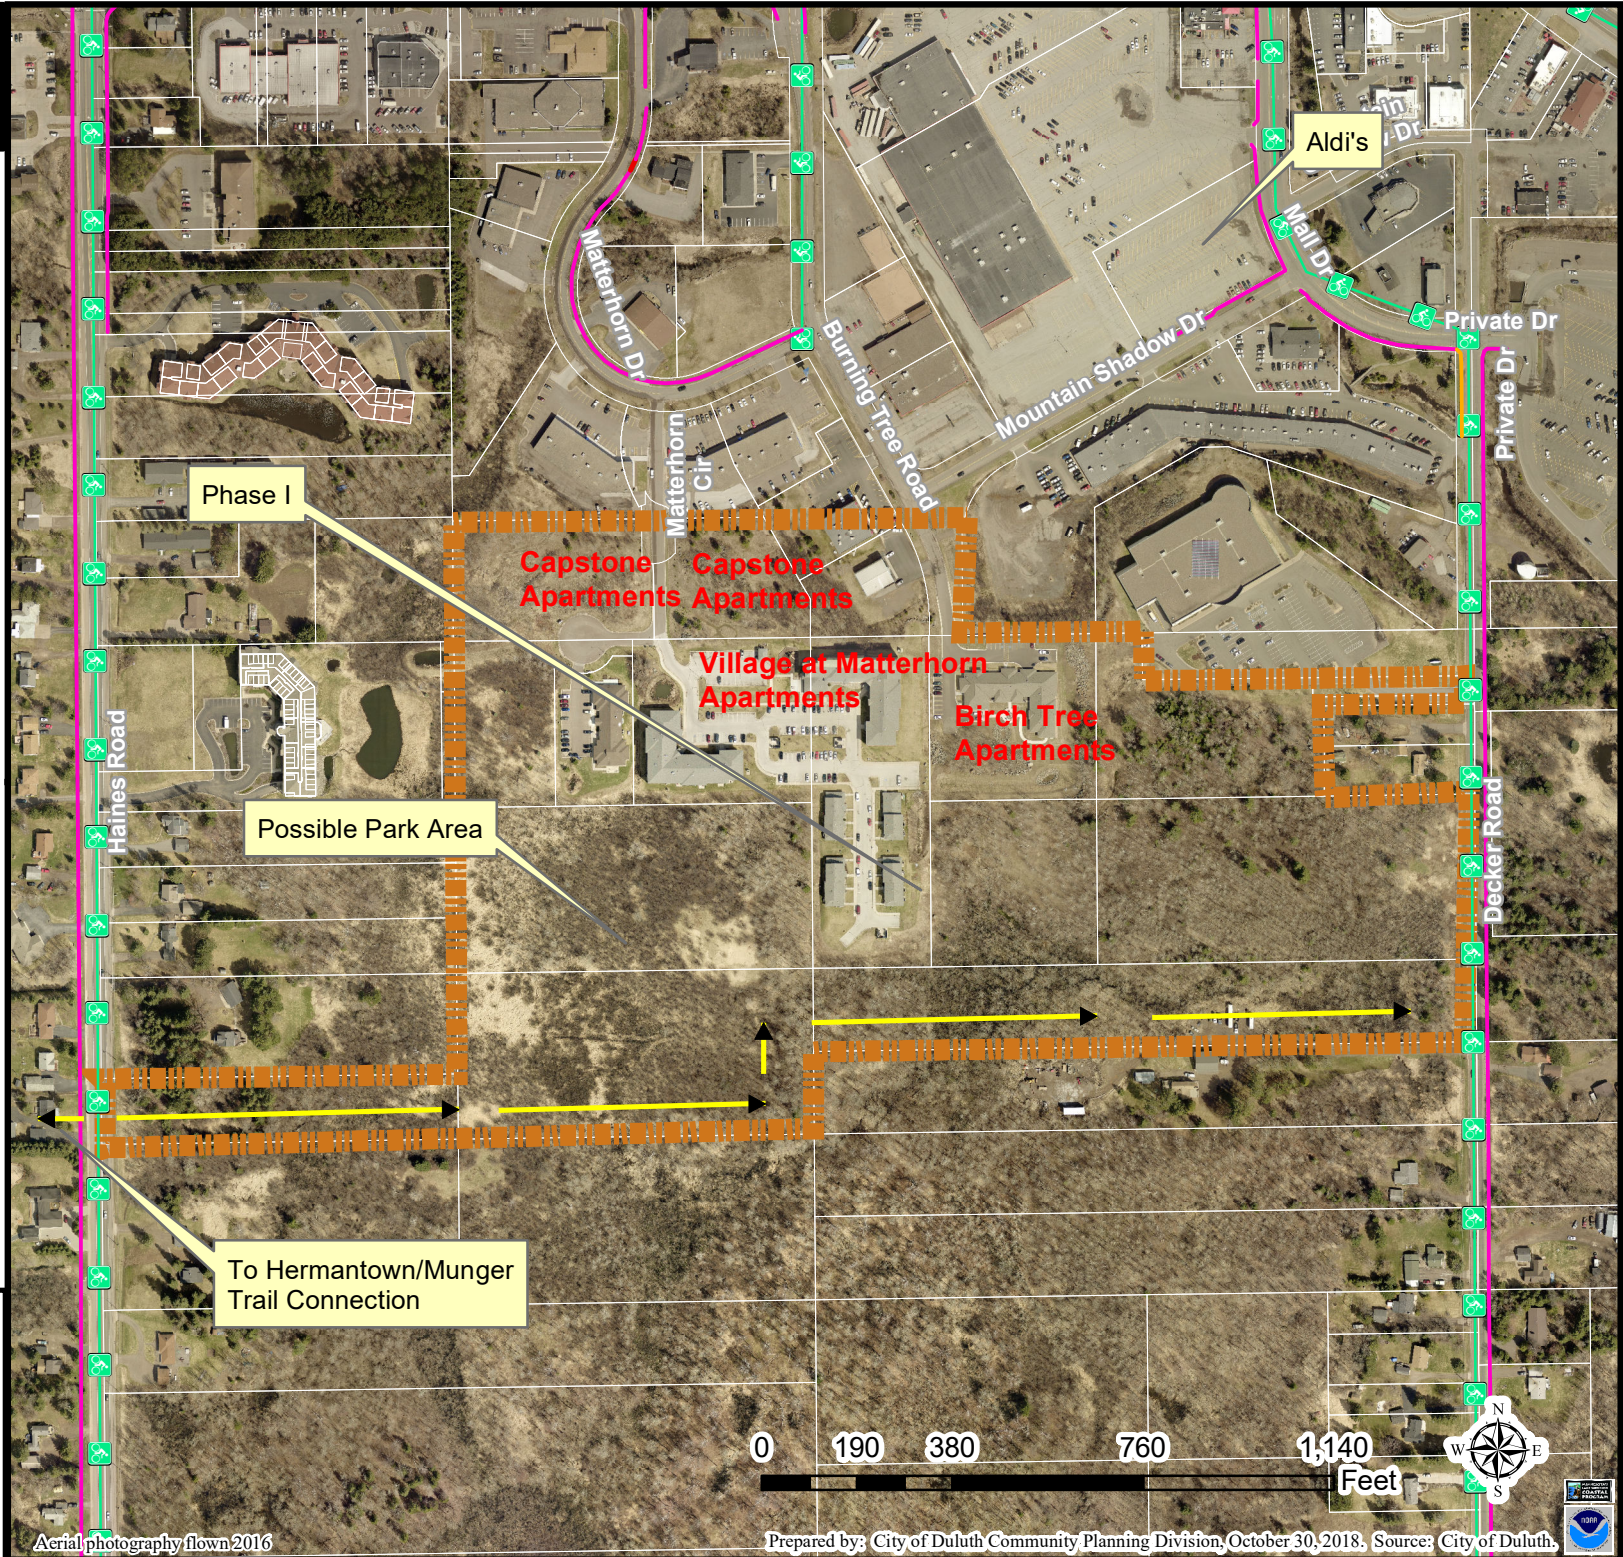

Mall Area Trail Plan- Phase I

Trail

Legend

- Good
- Fair
- Poor
- 2018DSBikewaysPlanRoutes
- Bike
- Bike/Hike
- Horseback
- Hiking
- Multi-Use - Paved
- XC
- XC-Skiing Lighted
- Mountain Biking and X-Country Skiing
- Snowmobile
- Multi-Purpose Snowmobile
- Disc Golf Trail
- Climbing
- Phase I

The City of Duluth has tried to ensure that the information contained in this map or electronic document is accurate. The City of Duluth makes no warranty or guarantee concerning the accuracy or reliability. This drawing/data is neither a legally recorded map nor a survey and is not intended to be used as one. The drawing/data is a compilation of records, information and data located in various City, County and State offices and other sources affecting the area shown and is to be used for reference purposes only. The City of Duluth shall not be liable for errors contained within this data provided or for any damages in connection with the use of this information contained within.

Aerial photography flown 2016

Prepared by: City of Duluth Community Planning Division, October 30, 2018. Source: City of Duluth.