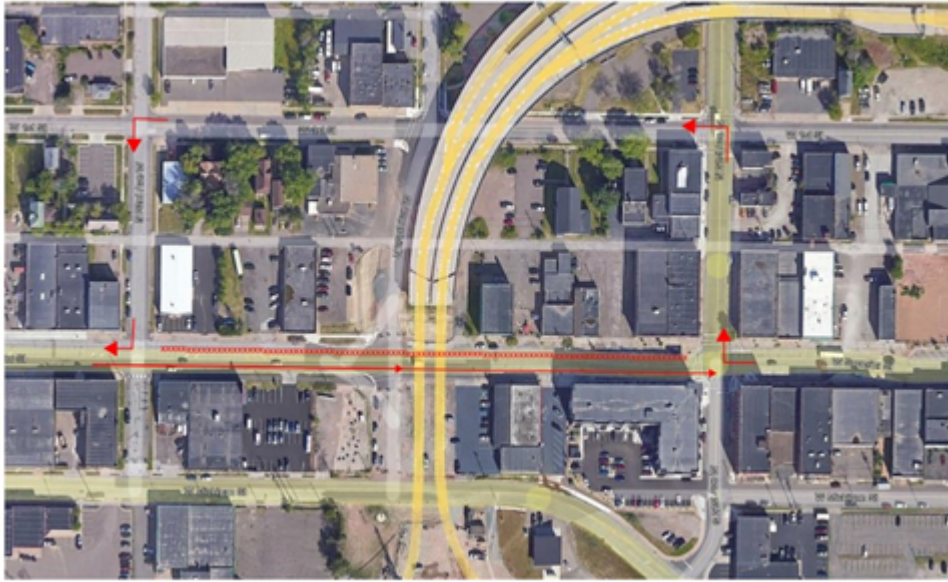

SUBJECT: A portion of Superior Street will close temporarily on Wednesday, January 31

BY: Kelli Latuska, Public Information Officer

A portion of Superior Street will close temporarily on Wednesday, January 31

[DULUTH, MN] A portion of westbound Superior Street, from 21st Avenue W to 23rd Avenue W, will be closed so the MN Department of Transportation (MN DOT) can perform work on the Twin Ports Interchange project. The closure is expected to last only through the day on January 31st. A detour taking commuters to W First Street will be signed and posted. A map of the detour is included here.

###

Westbound Superior Street detour map